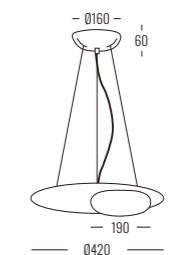

Color Temperature: **K (3000K 4000K)**

Power Supply: **P (1-On / Off 2-Phase Dim 3-DALI Dim 4-1-10V Dim)**

Colour Finish: **B-Black**

Controller: On / Off, Dimmable, Dali

### DIMENSION unit:mm

**DLF-009-C-12**

**DLF-009-S-12**

**DLF-009-F-12**

DECORATIVE