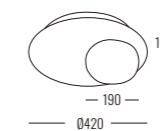

Color Temperature: **K (3000K 4000K)**

Power Supply: **P (1-On / Off 2-Phase Dim 3-DALI Dim 4-1-10V Dim)**

Colour Finish: **B-Black**

Controller: On / Off, Dimmable, Dali

### DIMENSION unit:mm

**DLF-009-C-12**

**DLF-009-S-12**

**DLF-009-F-12**

DECORATIVE