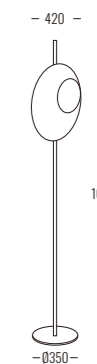

## COBRA series

12W Ra >90 UGR <19 IP20 **3** **CE**

	Light Source	Power	Voltage	Code
Ceiling Light	SMD LED	20W	AC220-240V	<b>DLF-009-C-12-K-P-B</b>
Pendant Light	SMD LED	20W	AC220-240V	<b>DLF-009-S-12-K-P-B</b>
Floor Light	SMD LED	2x20W	AC220-240V	<b>DLF-009-F-12-K-P-B</b>

Color Temperature: **K (3000K 4000K)**

Power Supply: **P (1-On / Off 2-Phase Dim 3-DALI Dim 4-1-10V Dim)**

Colour Finish: **B-Black**

Controller: On / Off, Dimmable, Dali

### DIMENSION unit:mm

**DLF-009-C-12**

**DLF-009-S-12**

**DLF-009-F-12**

DECORATIVE