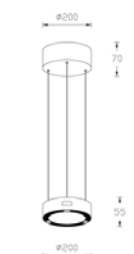

HALO series

HALO series

PENDANT LIGHT

CEILING LIGHT

HALO series

12W | Ra >90 | UGR <19 | IP20 |  | 

	Light Source	Power	Voltage	Code
Ceiling Light	SMD LED	12W	AC220-240V	DLF-019-C-12-K-P-W DLF-019-C-12-K-P-B
Pendant Light	SMD LED	12W	AC220-240V	DLF-019-P-12-K-P-W DLF-019-P-12-K-P-B
Table Light	SMD LED	12W	AC220-240V	DLF-019-T-12-K-P-W DLF-019-T-12-K-P-B
Floor Light	SMD LED	12W	AC220-240V	DLF-019-F-12-K-P-W DLF-019-F-12-K-P-B

Color Temperature: K (3000K 4000K)

Power Supply: P (1-On / Off 2-Phase Dim 3-DALI Dim 4-1-10V Dim)

Colour Finish: W-White B-Black

Controller: On / Off, Dimmable, Dali

DIMENSION
unit:mm

DLF-019-C-12

DLF-019-P-12