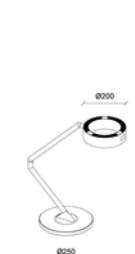

DLF-019-T-12