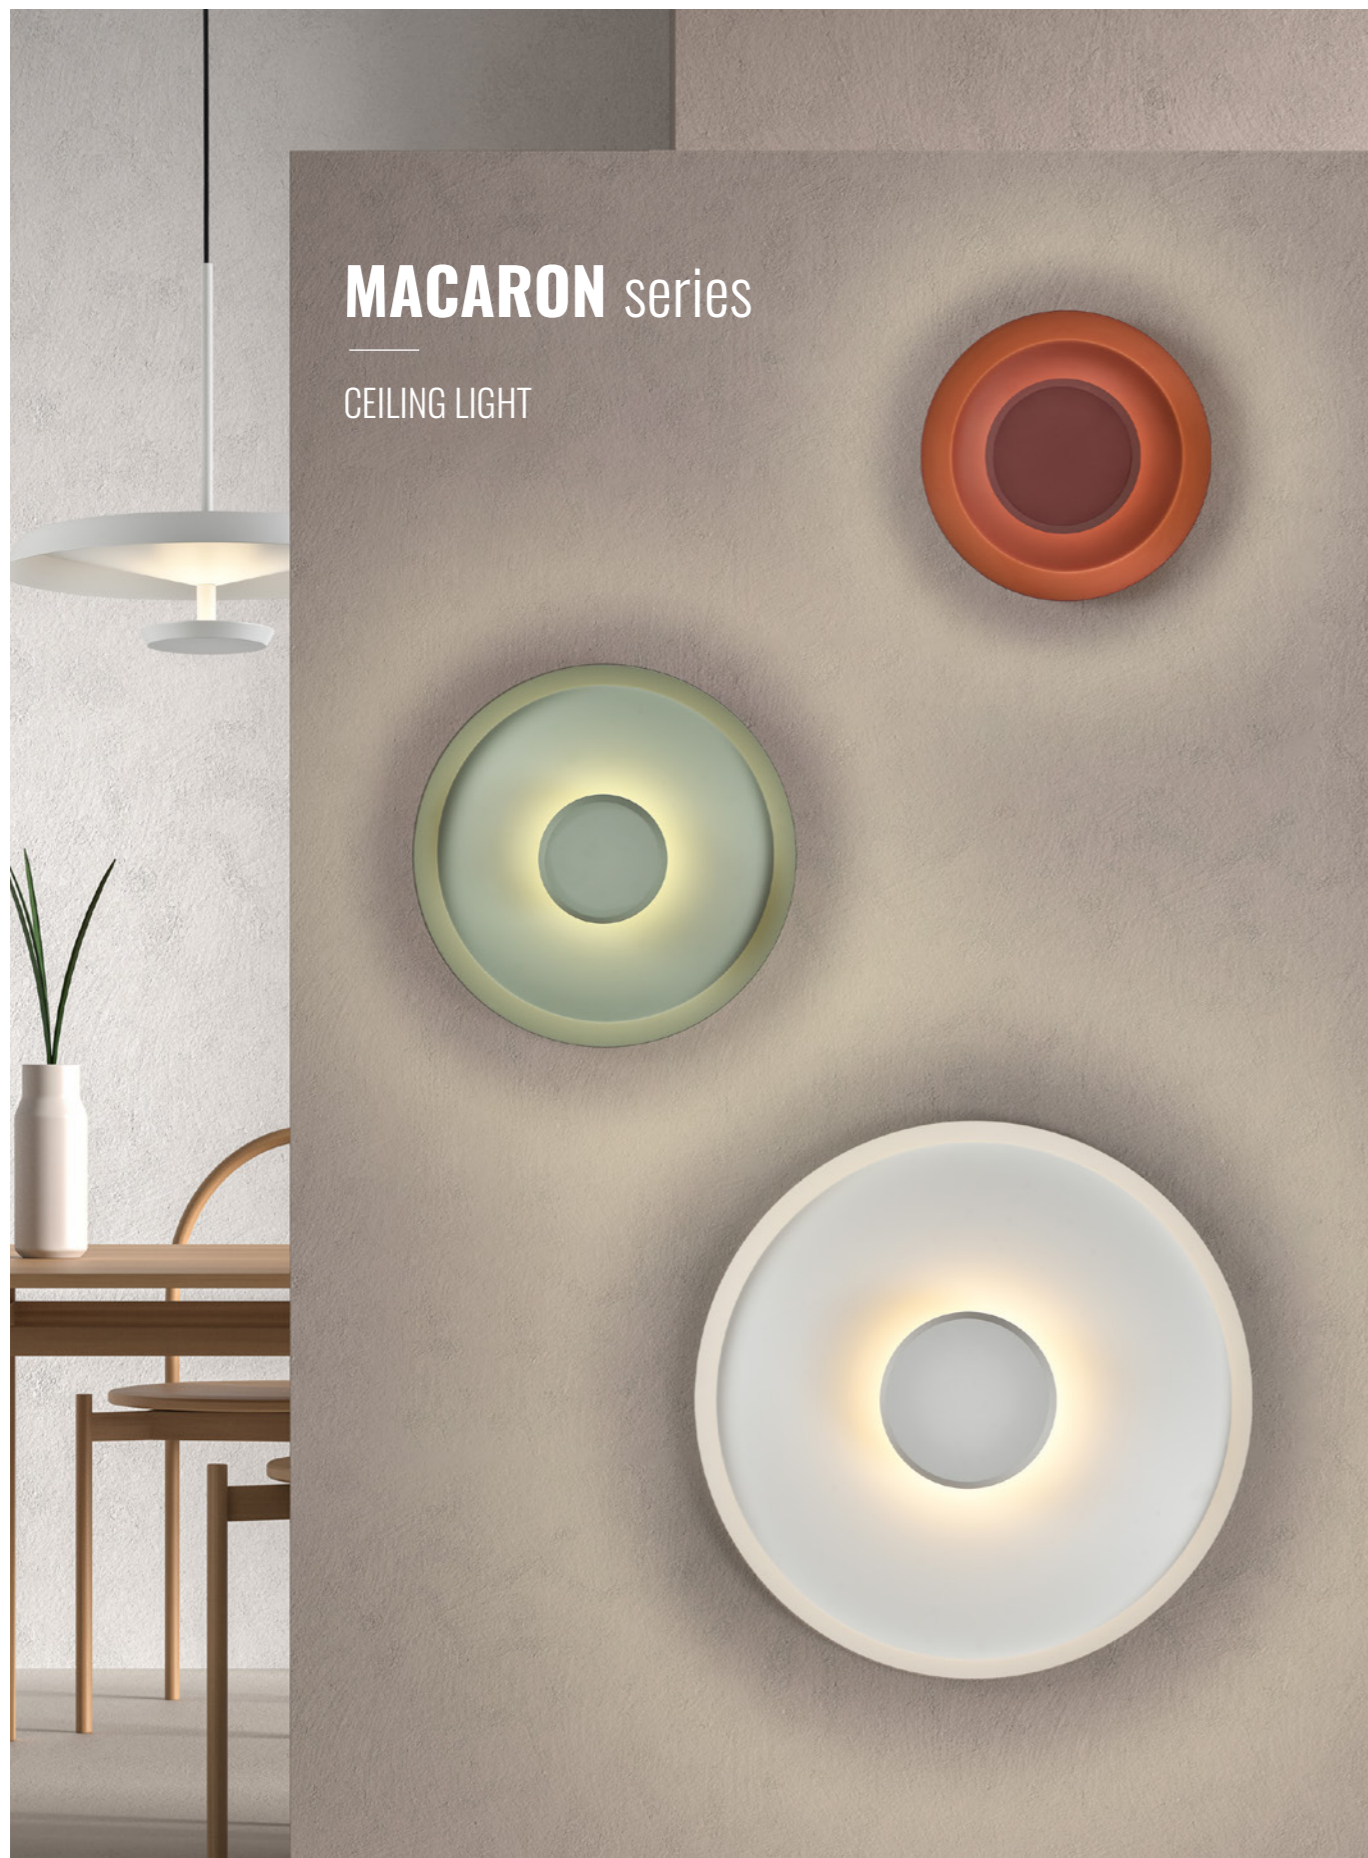

MACARON series

8W 12W 24W | Ra >90 | UGR <19 | IP20 |

	Light Source	Power	Voltage	Code
Ceiling Light	SMD LED	8W	AC220-240V	DLF-001-C-08-K-P-W DLF-001-C-08-K-P-G DLF-001-C-08-K-P-R
Ceiling Light	SMD LED	12W	AC220-240V	DLF-001-C-12-K-P-W DLF-001-C-12-K-P-G DLF-001-C-12-K-P-R
Ceiling Light	SMD LED	24W	AC220-240V	DLF-001-C-24-K-P-W DLF-001-C-24-K-P-G DLF-001-C-24-K-P-R

Color Temperature: **K** (3000K 4000K)

Power Supply: **P** (1-On / Off 2-Phase Dim 3-DALI Dim 4-1-10V Dim)

Colour Finish: **W**-White **G**-Green **R**-Red

Controller: On / Off, Dimmable, Dali

DIMENSION
unit:mm

DLF-001-C-08

DLF-001-C-12

DLF-001-C-24

DECORATIVE

DECORATIVE