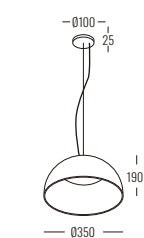

DLF-002-SS-24
DLF-002-SS-36