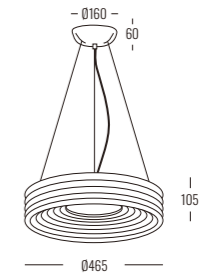

Color Temperature: K (3000K 4000K)

Power Supply: P (1-On / Off 2-Phase Dim 3-DALI Dim 4-1-10V Dim)

Colour Finish: W-White G-Green R-Red

Controller: On / Off, Dimmable, Dali

DIMENSION
unit:mm

DLF-004-C-24

DLF-004-S-24