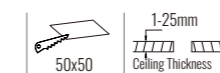

Power Supply: P (1-On / Off 2-Phase Dim 3-DALI Dim 4-1-10V Dim)

Colour Finish: C (WW-White / White BB-Black / Black)

Controller: On / Off, Dimmable, Dali

DIMENSION
unit:mm

DL-10010-06

DL-10023-15

BRAVO series