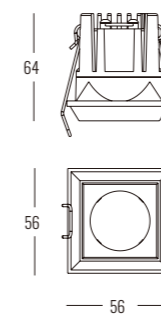

Power Supply: P (1-On / Off 2-Phase Dim 3-DALI Dim 4-1-10V Dim)

Colour Finish: C (WW-White / White BB-Black / Black)

Controller: On / Off, Dimmable, Dali

DIMENSION
unit:mm

DL-10010-06

DL-10023-15

BRAVO series