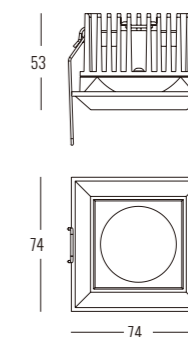

Power Supply: P (1-On / Off 2-Phase Dim 3-DALI Dim 4-1-10V Dim)

Colour Finish: C (WW-White / White BB-Black / Black)

Controller: On / Off, Dimmable, Dali

DIMENSION
unit:mm

DL-10010-06

DL-10023-15

BRAVO series