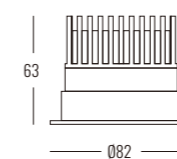

BRAVO series

RECESSED FIXED DOWNLIGHT

Light Source	Power	Voltage	CCT	Beam Angle	Code
COB LED	12W	AC220-240V	3000K	15°	DL-1200-12-3015-P-C
				25°	DL-1200-12-3025-P-C
				38°	DL-1200-12-3038-P-C
				60°	DL-1200-12-3060-P-C
COB LED	12W	AC220-240V	4000K	15°	DL-1200-12-4015-P-C
				25°	DL-1200-12-4025-P-C
				38°	DL-1200-12-4038-P-C
				60°	DL-1200-12-4060-P-C
COB LED	12W	AC220-240V	5000K	15°	DL-1200-12-5015-P-C
				25°	DL-1200-12-5025-P-C
				38°	DL-1200-12-5038-P-C
				60°	DL-1200-12-5060-P-C

Power Supply: **P** (1-On / Off) **2**-Phase Dim **3**-DALI Dim **4**-1-10V Dim

Colour Finish: **C** (WW-White / White) **BB**-Black / Black

Controller: On / Off, Dimmable, Dali

DIMENSION
unit:mm

BRAVO series