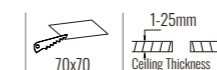

Power Supply: P (1-On / Off 2-Phase Dim 3-DALI Dim 4-1-10V Dim)

Colour Finish: C (WW-White / White BB-Black / Black)

Controller: On / Off, Dimmable, Dali

DIMENSION
unit:mm

BRAVO series

PRODUCT INTRODUCTION