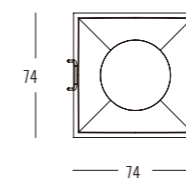

Power Supply: P (1-On / Off 2-Phase Dim 3-DALI Dim 4-1-10V Dim)

Colour Finish: C (WW-White / White BB-Black / Black)

Controller: On / Off, Dimmable, Dali

DIMENSION
unit:mm

BRAVO series

PRODUCT INTRODUCTION