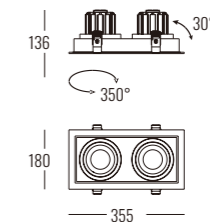

DL-2018A-70