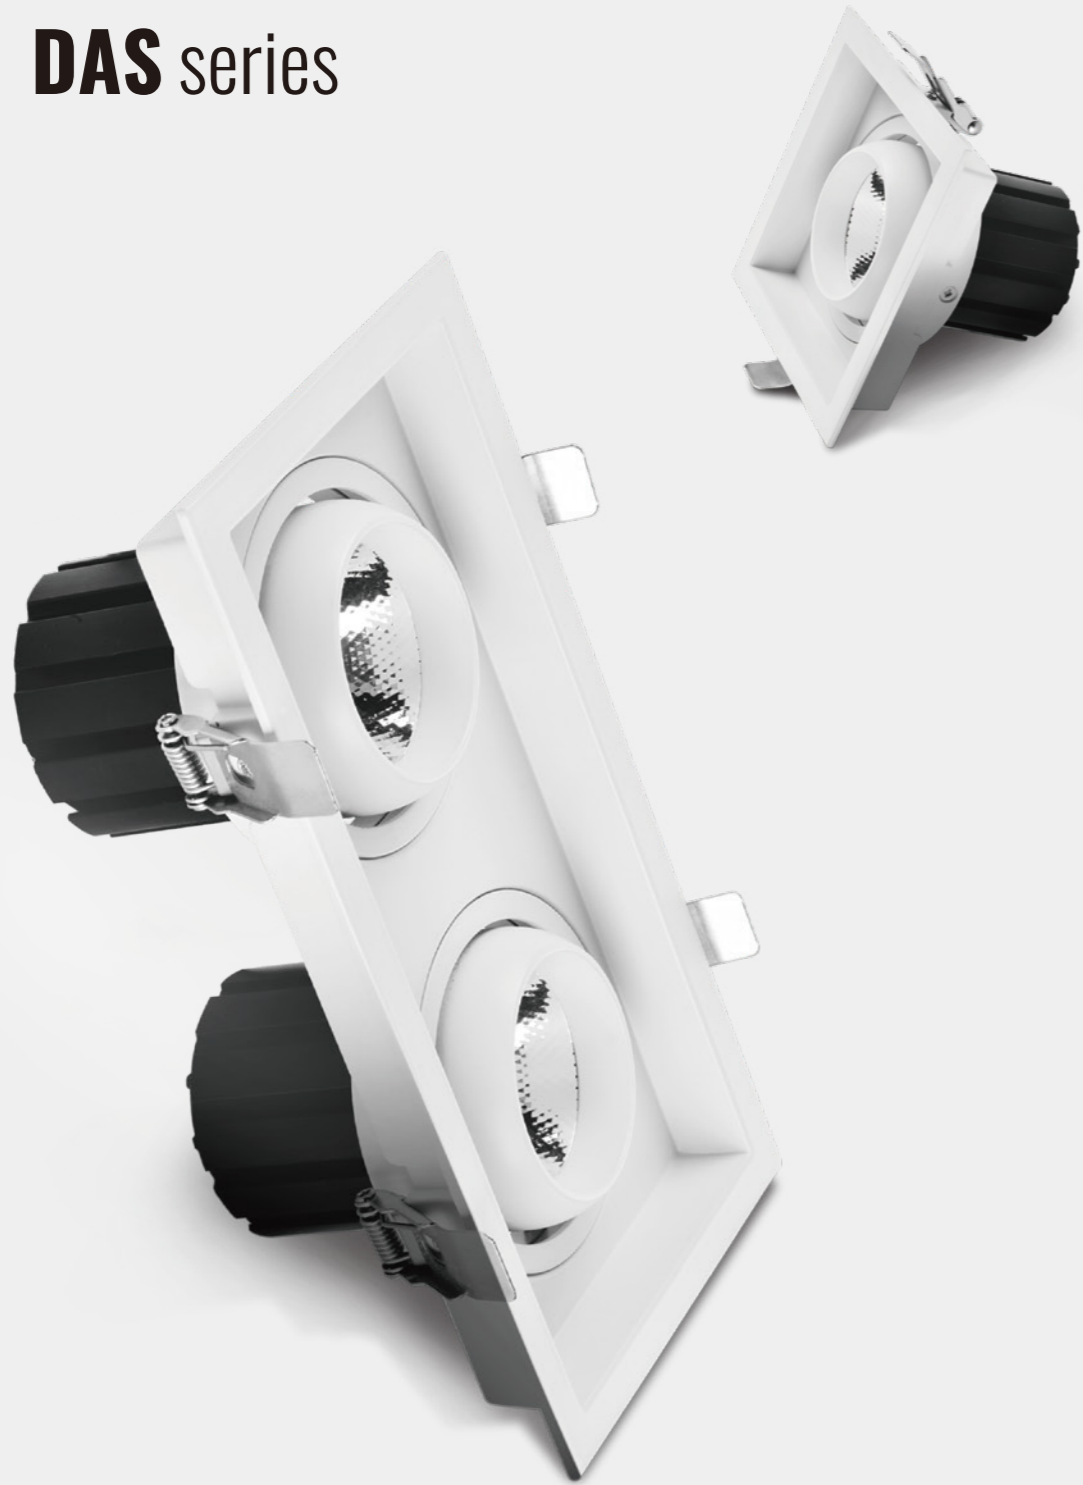

# DAS series

## RECESSED ADJUSTABLE DOWNLIGHT

Light Source	Power	Voltage	CCT	Beam Angle	Code
COB LED	13W	AC220-240V	3000K	10°	DL-2027A-13-3010-P-C
				23°	DL-2027A-13-3023-P-C
				38°	DL-2027A-13-3038-P-C
COB LED	13W	AC220-240V	4000K	10°	DL-2027A-13-4015-P-C
				23°	DL-2027A-13-4024-P-C
				38°	DL-2027A-13-4036-P-C
COB LED	13W	AC220-240V	5000K	10°	DL-2027A-13-5015-P-C
				23°	DL-2027A-13-5024-P-C
				38°	DL-2027A-13-5036-P-C
COB LED	15W	AC220-240V	3000K	10°	DL-2023A-15-3010-P-C
				23°	DL-2023A-15-3023-P-C
				38°	DL-2023A-15-3038-P-C
COB LED	15W	AC220-240V	4000K	10°	DL-2023A-15-3010-P-C
				23°	DL-2023A-15-3023-P-C
				38°	DL-2023A-15-3038-P-C
COB LED	15W	AC220-240V	5000K	10°	DL-2023A-15-3010-P-C
				23°	DL-2023A-15-3023-P-C
				38°	DL-2023A-15-3038-P-C
COB LED	35W	AC220-240V	3000K	10°	DL-2019A-35-3010-P-C
				23°	DL-2019A-35-3023-P-C
				38°	DL-2019A-35-3038-P-C
COB LED	35W	AC220-240V	4000K	10°	DL-2019A-35-3010-P-C
				23°	DL-2019A-35-3023-P-C
				38°	DL-2019A-35-3038-P-C
COB LED	35W	AC220-240V	5000K	10°	DL-2019A-35-3010-P-C
				23°	DL-2019A-35-3023-P-C
				38°	DL-2019A-35-3038-P-C

Power Supply: P (1-On / Off 2-Phase Dim 3-DALI Dim 4-1-10V Dim)

Colour Finish: C (WW-White / White BB-Black / Black WB-White / Black)

Controller: On / Off, Dimmable, Dali