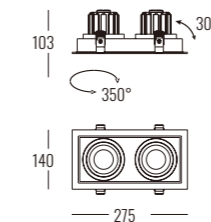

DIMENSION unit:mm

DL-2022A-30