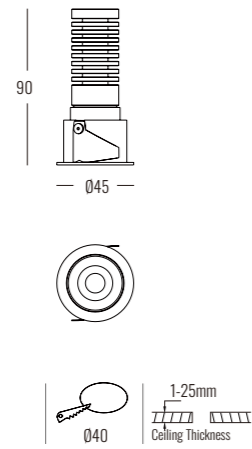

Power Supply: P (1-On / Off 2-Phase Dim 3-DALI Dim 4-1-10V Dim)

Colour Finish: C (WW-White / White BB-Black / Black)

Controller: On / Off, Dimmable, Dali

DIMENSION

unit:mm

ELF series

RECESSED FIXED DOWNLIGHT

Power Supply: P (1-On / Off 2-Phase Dim 3-DALI Dim 4-1-10V Dim)

Colour Finish: C (WW-White / White BB-Black / Black)

Controller: On / Off, Dimmable, Dali

DIMENSION

unit:mm