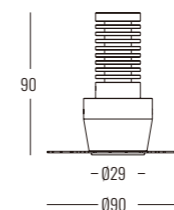

ELF series

TRIMLESS FIXED DOWNLIGHT

Light Source	Power	Voltage	CCT	Beam Angle	Code
COB LED	6W	AC220-240V	3000K	15°	DL-1202-06-3015-P-C
				24°	DL-1202-06-3024-P-C
				36°	DL-1202-06-3036-P-C
COB LED	6W	AC220-240V	4000K	15°	DL-1202-06-4015-P-C
				24°	DL-1202-06-4024-P-C
				36°	DL-1202-06-4036-P-C
COB LED	6W	AC220-240V	5000K	15°	DL-1202-06-5015-P-C
				24°	DL-1202-06-5024-P-C
				36°	DL-1202-06-5036-P-C

Power Supply: P (1-On / Off 2-Phase Dim 3-DALI Dim 4-1-10V Dim)

Colour Finish: C (WW-White / White BB-Black / Black)

White Reflector Black Reflector

Controller: On / Off, Dimmable, Dali

DIMENSION
unit:mm

ELF series

Power Supply: P (1-On / Off 2-Phase Dim 3-DALI Dim 4-1-10V Dim)

Colour Finish: C (WW-White / White BB-Black / Black)

Controller: On / Off, Dimmable, Dali

DIMENSION

unit:mm

ELF series

RECESSED FIXED DOWNLIGHT

Power Supply: P (1-On / Off 2-Phase Dim 3-DALI Dim 4-1-10V Dim)

Colour Finish: C (WW-White / White BB-Black / Black)

Controller: On / Off, Dimmable, Dali

DIMENSION

unit:mm