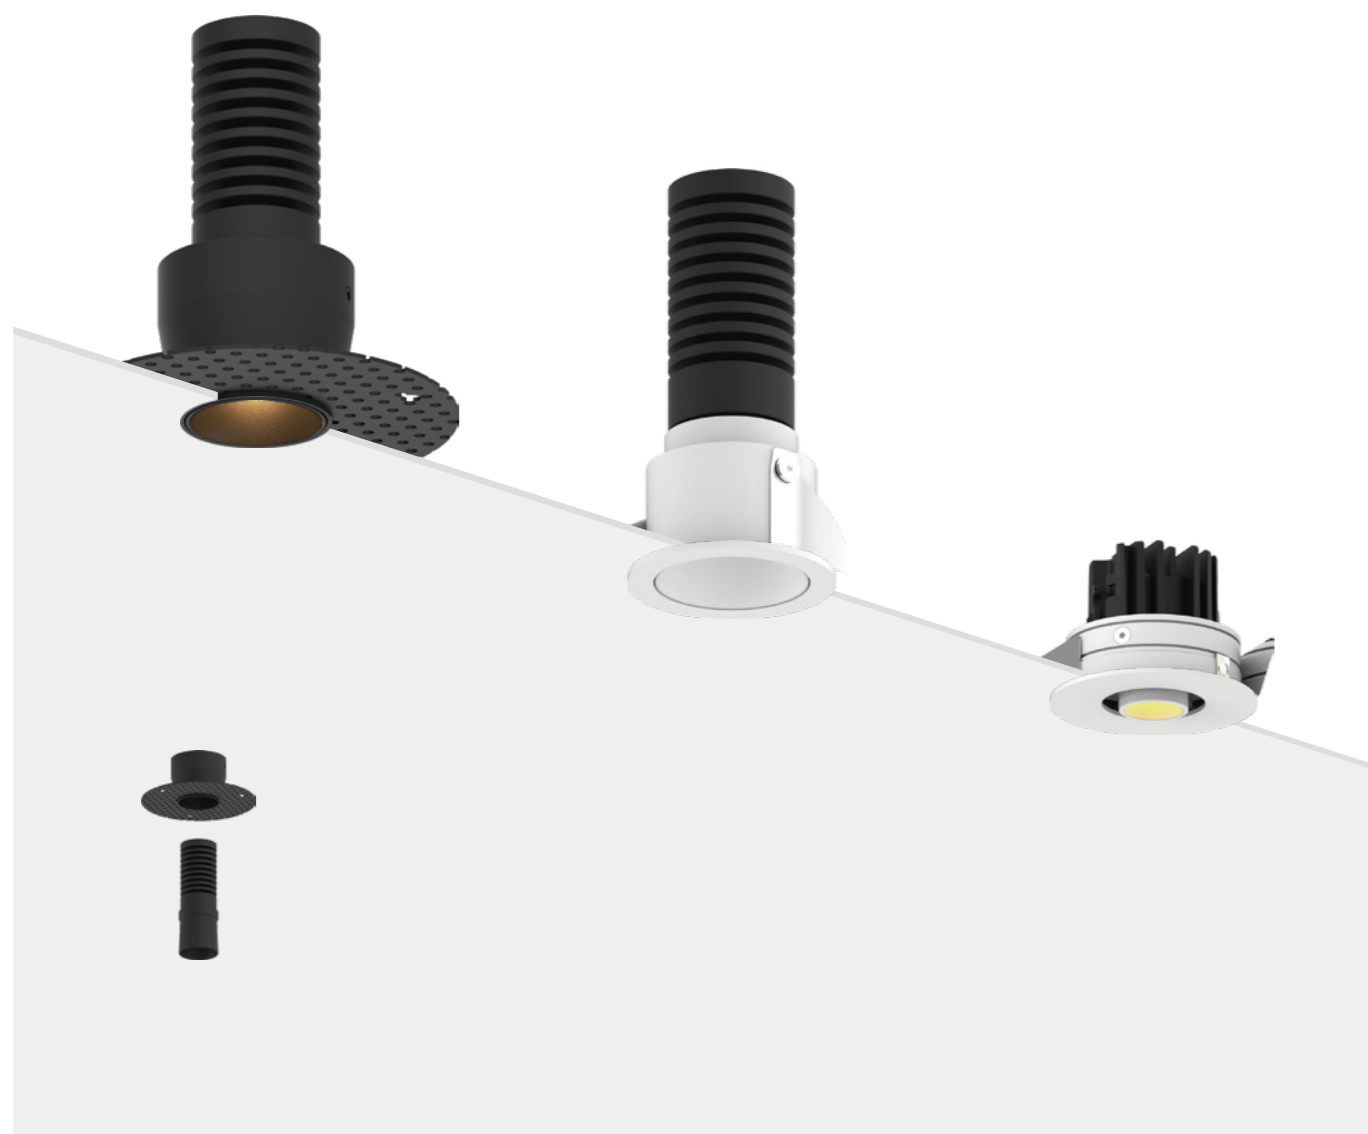

Power Supply: P (1-On / Off 2-Phase Dim 3-DALI Dim 4-1-10V Dim)

Colour Finish: C (WW-White / White BB-Black / Black)

White Reflector Black Reflector

Controller: On / Off, Dimmable, Dali

DIMENSION
unit:mm

ELF series

PRODUCT INTRODUCTION

pinhole is the perfect combination of clean design and visual comfort. The minimalist look and backward optics provide both discreet light, a concentrated beam and excellent glare protection.

Power Supply: P (1-On / Off 2-Phase Dim 3-DALI Dim 4-1-10V Dim)

Colour Finish: C (WW-White / White BB-Black / Black)

Controller: On / Off, Dimmable, Dali

DIMENSION

unit:mm

ELF series

RECESSED FIXED DOWNLIGHT

Power Supply: P (1-On / Off 2-Phase Dim 3-DALI Dim 4-1-10V Dim)

Colour Finish: C (WW-White / White BB-Black / Black)

Controller: On / Off, Dimmable, Dali

DIMENSION

unit:mm