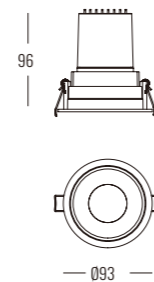

Power Supply: **P** (1-On / Off) **2**-Phase Dim **3**-DALI Dim **4**-1-10V Dim)

Colour Finish: **C** (WW-White / White) **BB**-Black / Black)

Controller: On / Off, Dimmable, Dali

DIMENSION
unit:mm

DL-5222A-15

Power Supply: P (1-On / Off 2-Phase Dim 3-DALI Dim 4-1-10V Dim)

Colour Finish: C (WW-White / White BB-Black / Black)

Controller: On / Off, Dimmable, Dali

DIMENSION unit:mm

DL-5224A-15

DL-5224-15

FANO series

TRIMLESS (FIXED/ADJUSTABLE) DOWNLIGHT

Light Source	Power	Voltage	CCT	Beam Angle	Code
COB LED	15W	AC220-240V	3000K	15°	DL-5223A-15-3015-P-C
				25°	DL-5223A-15-3025-P-C
				38°	DL-5223A-15-3038-P-C
COB LED	15W	AC220-240V	4000K	15°	DL-5223A-15-4015-P-C
				25°	DL-5223A-15-4025-P-C
				38°	DL-5223A-15-4038-P-C
COB LED	15W	AC220-240V	5000K	15°	DL-5223A-15-5015-P-C
				25°	DL-5223A-15-5025-P-C
				38°	DL-5223A-15-5038-P-C
COB LED	15W	AC220-240V	3000K	15°	DL-5223-15-3015-P-C
				25°	DL-5223-15-3025-P-C
				38°	DL-5223-15-3038-P-C
COB LED	15W	AC220-240V	4000K	15°	DL-5223-15-4015-P-C
				25°	DL-5223-15-4025-P-C
				38°	DL-5223-15-4038-P-C
COB LED	15W	AC220-240V	5000K	15°	DL-5223-15-5015-P-C
				25°	DL-5223-15-5025-P-C
				38°	DL-5223-15-5038-P-C

Power Supply: P (1-On / Off 2-Phase Dim 3-DALI Dim 4-1-10V Dim)

Colour Finish: C (WW-White / White BB-Black / Black)

Controller: On / Off, Dimmable, Dali

DIMENSION unit:mm

DL-5223A-15

DL-5223-15