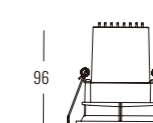

DL-5222-15

— 082 —