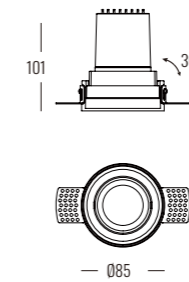

Power Supply: **P** (1-On / Off) **2**-Phase Dim **3**-DALI Dim **4**-1-10V Dim)

Colour Finish: **C** (WW-White / White) **BB**-Black / Black)

Controller: On / Off, Dimmable, Dali

DIMENSION
unit:mm

DL-5222A-15

Power Supply: P (1-On / Off 2-Phase Dim 3-DALI Dim 4-1-10V Dim)

Colour Finish: C (WW-White / White BB-Black / Black)

Controller: On / Off, Dimmable, Dali

DIMENSION unit:mm

DL-5224A-15

DL-5224-15

FANO series

TRIMLESS (FIXED/ADJUSTABLE) DOWNLIGHT

Light Source	Power	Voltage	CCT	Beam Angle	Code
COB LED	15W	AC220-240V	3000K	15°	DL-5223A-15-3015-P-C
				25°	DL-5223A-15-3025-P-C
				38°	DL-5223A-15-3038-P-C
COB LED	15W	AC220-240V	4000K	15°	DL-5223A-15-4015-P-C
				25°	DL-5223A-15-4025-P-C
				38°	DL-5223A-15-4038-P-C
COB LED	15W	AC220-240V	5000K	15°	DL-5223A-15-5015-P-C
				25°	DL-5223A-15-5025-P-C
				38°	DL-5223A-15-5038-P-C
COB LED	15W	AC220-240V	3000K	15°	DL-5223-15-3015-P-C
				25°	DL-5223-15-3025-P-C
				38°	DL-5223-15-3038-P-C
COB LED	15W	AC220-240V	4000K	15°	DL-5223-15-4015-P-C
				25°	DL-5223-15-4025-P-C
				38°	DL-5223-15-4038-P-C
COB LED	15W	AC220-240V	5000K	15°	DL-5223-15-5015-P-C
				25°	DL-5223-15-5025-P-C
				38°	DL-5223-15-5038-P-C

Power Supply: P (1-On / Off 2-Phase Dim 3-DALI Dim 4-1-10V Dim)

Colour Finish: C (WW-White / White BB-Black / Black)

Controller: On / Off, Dimmable, Dali

DIMENSION unit:mm

DL-5223A-15

DL-5223-15