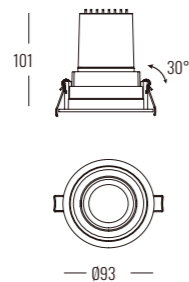

Power Supply: **P** (1-On / Off) **2**-Phase Dim **3**-DALI Dim **4**-1-10V Dim)

Colour Finish: **C** (WW-White / White) **BB**-Black / Black)

Controller: On / Off, Dimmable, Dali

DIMENSION
unit:mm

DL-5222A-15

Power Supply: P (1-On / Off 2-Phase Dim 3-DALI Dim 4-1-10V Dim)

Colour Finish: C (WW-White / White BB-Black / Black)

Controller: On / Off, Dimmable, Dali

DIMENSION unit:mm

DL-5224A-15

DL-5224-15

FANO series

TRIMLESS (FIXED/ADJUSTABLE) DOWNLIGHT

Light Source	Power	Voltage	CCT	Beam Angle	Code
COB LED	15W	AC220-240V	3000K	15°	DL-5223A-15-3015-P-C
				25°	DL-5223A-15-3025-P-C
				38°	DL-5223A-15-3038-P-C
COB LED	15W	AC220-240V	4000K	15°	DL-5223A-15-4015-P-C
				25°	DL-5223A-15-4025-P-C
				38°	DL-5223A-15-4038-P-C
COB LED	15W	AC220-240V	5000K	15°	DL-5223A-15-5015-P-C
				25°	DL-5223A-15-5025-P-C
				38°	DL-5223A-15-5038-P-C
COB LED	15W	AC220-240V	3000K	15°	DL-5223-15-3015-P-C
				25°	DL-5223-15-3025-P-C
				38°	DL-5223-15-3038-P-C
COB LED	15W	AC220-240V	4000K	15°	DL-5223-15-4015-P-C
				25°	DL-5223-15-4025-P-C
				38°	DL-5223-15-4038-P-C
COB LED	15W	AC220-240V	5000K	15°	DL-5223-15-5015-P-C
				25°	DL-5223-15-5025-P-C
				38°	DL-5223-15-5038-P-C

Power Supply: P (1-On / Off 2-Phase Dim 3-DALI Dim 4-1-10V Dim)

Colour Finish: C (WW-White / White BB-Black / Black)

Controller: On / Off, Dimmable, Dali

DIMENSION unit:mm

DL-5223A-15

DL-5223-15