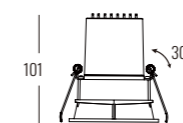

Power Supply: **P** (1-On / Off) **2**-Phase Dim **3**-DALI Dim **4**-1-10V Dim)

Colour Finish: **C** (WW-White / White) **BB**-Black / Black)

Controller: On / Off, Dimmable, Dali

DIMENSION
unit:mm

DL-5222A-15