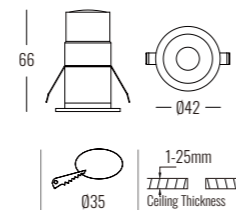

Power Supply: P (1-On / Off 2-Phase Dim 3-DALI Dim 4-1-10V Dim)

Colour Finish: C (WW-White / White BB-Black / Black)

Controller: On / Off, Dimmable, Dali

DIMENSION unit:mm

DL-9806-05

DL-9807-05

DL-9808-05

KINDLE series

Power Supply: P (1-On / Off 2-Phase Dim 3-DALI Dim 4-1-10V Dim)

Colour Finish: C (WW-White / White BB-Black / Black)

Controller: On / Off, Dimmable, Dali

DIMENSION unit:mm

DL-9809-05

DL-9810-05

DL-9811-05