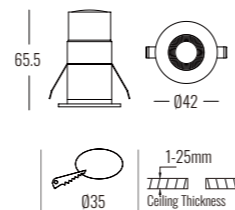

Power Supply: P (1-On / Off 2-Phase Dim 3-DALI Dim 4-1-10V Dim)

Colour Finish: C (WW-White / White BB-Black / Black)

Controller: On / Off, Dimmable, Dali

DIMENSION unit:mm

DL-9806-05

DL-9807-05

DL-9808-05

KINDLE series

Power Supply: P (1-On / Off 2-Phase Dim 3-DALI Dim 4-1-10V Dim)

Colour Finish: C (WW-White / White BB-Black / Black)

Controller: On / Off, Dimmable, Dali

DIMENSION unit:mm

DL-9809-05

DL-9810-05

DL-9811-05