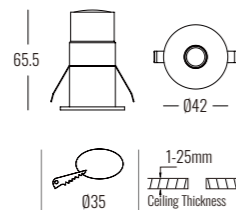

Power Supply: P (1-On / Off 2-Phase Dim 3-DALI Dim 4-1-10V Dim)

Colour Finish: C (WW-White / White BB-Black / Black)

Controller: On / Off, Dimmable, Dali

DIMENSION unit:mm

DL-9806-05

DL-9807-05

DL-9808-05

KINDLE series

Power Supply: P (1-On / Off 2-Phase Dim 3-DALI Dim 4-1-10V Dim)

Colour Finish: C (WW-White / White BB-Black / Black)

Controller: On / Off, Dimmable, Dali

DIMENSION unit:mm

DL-9809-05

DL-9810-05

DL-9811-05