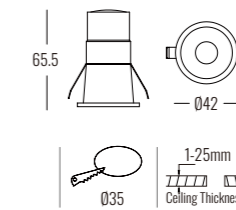

Power Supply: P (1-On / Off 2-Phase Dim 3-DALI Dim 4-1-10V Dim)

Colour Finish: C (WW-White / White BB-Black / Black)

Controller: On / Off, Dimmable, Dali

DIMENSION unit:mm

DL-9806-05

DL-9807-05

DL-9808-05

KINDLE series

Power Supply: P (1-On / Off 2-Phase Dim 3-DALI Dim 4-1-10V Dim)

Colour Finish: C (WW-White / White BB-Black / Black)

Controller: On / Off, Dimmable, Dali

DIMENSION unit:mm

DL-9809-05

DL-9810-05

DL-9811-05