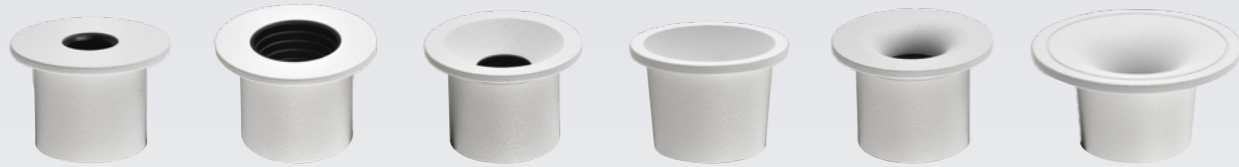

5W / 7W / 9W
15° / 24° / 36°

COB

+

Reflector

Tiny cut out & Hight power

KINDLE series

KINDLE series

RECESSED FIXED DOWNLIGHT

Light Source	Power	Voltage	CCT	Beam Angle	Code
COB LED	5W	AC220-240V	3000K	25°	DL-9806-05-3025-P-C
COB LED	5W	AC220-240V	4000K	25°	DL-9806-05-4025-P-C
COB LED	5W	AC220-240V	5000K	25°	DL-9806-05-5025-P-C
COB LED	5W	AC220-240V	3000K	25°	DL-9807-05-3025-P-C
COB LED	5W	AC220-240V	4000K	25°	DL-9807-05-4025-P-C
COB LED	5W	AC220-240V	5000K	25°	DL-9807-05-5025-P-C
COB LED	5W	AC220-240V	3000K	25°	DL-9808-05-3025-P-C
COB LED	5W	AC220-240V	4000K	25°	DL-9808-05-4025-P-C
COB LED	5W	AC220-240V	5000K	25°	DL-9808-05-5025-P-C

Power Supply: P (1-On / Off 2-Phase Dim 3-DALI Dim 4-1-10V Dim)

Colour Finish: C (WW-White / White BB-Black / Black)

Controller: On / Off, Dimmable, Dali

DIMENSION unit:mm

DL-9806-05

DL-9807-05

DL-9808-05

KINDLE series

Power Supply: P (1-On / Off 2-Phase Dim 3-DALI Dim 4-1-10V Dim)

Colour Finish: C (WW-White / White BB-Black / Black)

Controller: On / Off, Dimmable, Dali

DIMENSION unit:mm

DL-9809-05

DL-9810-05

DL-9811-05