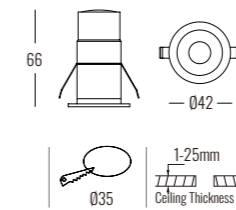

Power Supply: P (1-On / Off 2-Phase Dim 3-DALI Dim 4-1-10V Dim)

Colour Finish: C (WW-White / White BB-Black / Black)

Controller: On / Off, Dimmable, Dali

DIMENSION unit:mm

DL-9809-05

DL-9810-05

DL-9811-05