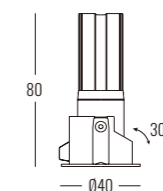

Power Supply: **P** (1-On / Off 2-Phase Dim 3-DALI Dim 4-1-10V Dim)

Colour Finish: **C** (WW-White / White BB-Black / Black WB-White / Black WD-White / Dark Light BW-Black / White
WS-White / Silver BS-Black / Silver)

Controller: On / Off, Dimmable, Dali

DIMENSION
unit:mm

DL-1090-06

DL-1090A-06

NICO series

PRODUCT INTRODUCTION

In this typology of products, not only a high technical performance of the luminaires is required, but also a decorative elegance, which is vital.