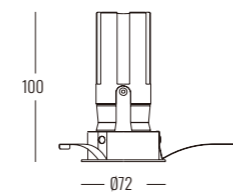

DL-1094-15