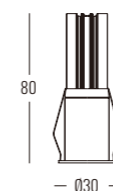

NICO series

RECESSED DOWNLIGHT

Light Source	Power	Voltage	CCT	Beam Angle	Code
COB LED	6W	AC220-240V	3000K	10°	DL-1090-06-3010-P-C
				15°	DL-1090-06-3015-P-C
				24°	DL-1090-06-3024-P-C
COB LED	6W	AC220-240V	4000K	10°	DL-1090-06-4010-P-C
				15°	DL-1090-06-4015-P-C
				24°	DL-1090-06-4024-P-C
COB LED	6W	AC220-240V	5000K	10°	DL-1090-06-5010-P-C
				15°	DL-1090-06-5015-P-C
				24°	DL-1090-06-5024-P-C
COB LED	6W	AC220-240V	3000K	10°	DL-1090A-06-3010-P-C
				15°	DL-1090A-06-3015-P-C
				24°	DL-1090A-06-3024-P-C
COB LED	6W	AC220-240V	4000K	10°	DL-1090A-06-4010-P-C
				15°	DL-1090A-06-4015-P-C
				24°	DL-1090A-06-4024-P-C
COB LED	6W	AC220-240V	5000K	10°	DL-1090A-06-5010-P-C
				15°	DL-1090A-06-5015-P-C
				24°	DL-1090A-06-5024-P-C

Power Supply: **P** (1-On / Off 2-Phase Dim 3-DALI Dim 4-1-10V Dim)

Colour Finish: **C** (WW-White / White BB-Black / Black WB-White / Black WD-White / Dark Light BW-Black / White
WS-White / Silver BS-Black / Silver)

Controller: On / Off, Dimmable, Dali

DIMENSION
unit:mm

DL-1090-06

DL-1090A-06

NICO series

PRODUCT INTRODUCTION

In this typology of products, not only a high technical performance of the luminaires is required, but also a decorative elegance, which is vital.