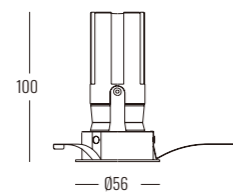

DIMENSION unit:mm

DL-1091-09