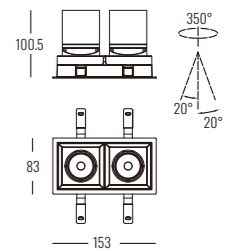

Power Supply: P (1-On / Off 2-Phase Dim 3-DALI Dim 4-1-10V Dim)

Colour Finish: C (WW-White / White BB-Black / Black)

Controller: On / Off, Dimmable, Dali

DIMENSION unit:mm

DL-9800-09

DL-9800S1-09

DL-9800S2-18

Power Supply: P (1-On / Off 2-Phase Dim 3-DALI Dim 4-1-10V Dim)

Colour Finish: C (WW-White / White BB-Black / Black)

Controller: On / Off, Dimmable, Dali

DIMENSION unit:mm

DL-9800-15

DL-9800S1-15

DL-9800S2-30

Power Supply: P (1-On / Off 2-Phase Dim 3-DALI Dim 4-1-10V Dim)

Colour Finish: C (WW-White / White BB-Black / Black)

Controller: On / Off, Dimmable, Dali

DIMENSION unit:mm

STATION series

RECESSED ADJUSTABLE DOWNLIGHT

Power Supply: P (1-On / Off 2-Phase Dim 3-DALI Dim 4-1-10V Dim)

Colour Finish: C (WW-White / White BB-Black / Black)

Controller: On / Off, Dimmable, Dali

DIMENSION unit:mm