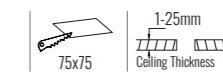

Power Supply: P (1-On / Off 2-Phase Dim 3-DALI Dim 4-1-10V Dim)

Colour Finish: C (WW-White / White BB-Black / Black)

Controller: On / Off, Dimmable, Dali

DIMENSION unit:mm

DL-9800-15

DL-9800S1-15

DL-9800S2-30