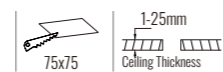

Power Supply: P (1-On / Off 2-Phase Dim 3-DALI Dim 4-1-10V Dim)

Colour Finish: C (WW-White / White BB-Black / Black)

Controller: On / Off, Dimmable, Dali

DIMENSION unit:mm

DL-9800-09

DL-9800S1-09

DL-9800S2-18