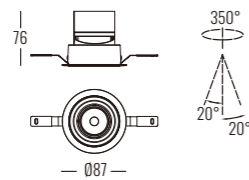

STATION series

9W / 18W / 24W / 48W / 35W / 70W

STATION series

RECESSED ADJUSTABLE DOWNLIGHT

Light Source	Power	Voltage	CCT	Beam Angle	Code
COB LED	9W	AC220-240V	3000K	15°	DL-9800-09-3015-P-C
				24°	DL-9800-09-3024-P-C
				36°	DL-9800-09-3036-P-C
COB LED	9W	AC220-240V	4000K	15°	DL-9800-09-4015-P-C
				24°	DL-9800-09-4024-P-C
				36°	DL-9800-09-4036-P-C
COB LED	9W	AC220-240V	5000K	15°	DL-9800-09-5015-P-C
				24°	DL-9800-09-5024-P-C
				36°	DL-9800-09-5036-P-C
COB LED	9W	AC220-240V	3000K	15°	DL-9800S1-09-3015-P-C
				24°	DL-9800S1-09-3024-P-C
				36°	DL-9800S1-09-3036-P-C
COB LED	9W	AC220-240V	4000K	15°	DL-9800S1-09-4015-P-C
				24°	DL-9800S1-09-4024-P-C
				36°	DL-9800S1-09-4036-P-C
COB LED	9W	AC220-240V	5000K	15°	DL-9800S1-09-5015-P-C
				24°	DL-9800S1-09-5024-P-C
				36°	DL-9800S1-09-5036-P-C
COB LED	2x9W	AC220-240V	3000K	15°	DL-9800S2-18-3015-P-C
				24°	DL-9800S2-18-3024-P-C
				36°	DL-9800S2-18-3036-P-C
COB LED	2x9W	AC220-240V	4000K	15°	DL-9800S2-18-4015-P-C
				24°	DL-9800S2-18-4024-P-C
				36°	DL-9800S2-18-4036-P-C
COB LED	2x9W	AC220-240V	5000K	15°	DL-9800S2-18-5015-P-C
				24°	DL-9800S2-18-5024-P-C
				36°	DL-9800S2-18-5036-P-C

Power Supply: P (1-On / Off 2-Phase Dim 3-DALI Dim 4-1-10V Dim)

Colour Finish: C (WW-White / White BB-Black / Black)

Controller: On / Off, Dimmable, Dali

DIMENSION unit:mm

DL-9800-09

DL-9800S1-09

DL-9800S2-18

Power Supply: P (1-On / Off 2-Phase Dim 3-DALI Dim 4-1-10V Dim)

Colour Finish: C (WW-White / White BB-Black / Black)

Controller: On / Off, Dimmable, Dali

DIMENSION unit:mm

DL-9800-15

DL-9800S1-15

DL-9800S2-30

Power Supply: P (1-On / Off 2-Phase Dim 3-DALI Dim 4-1-10V Dim)

Colour Finish: C (WW-White / White BB-Black / Black)

Controller: On / Off, Dimmable, Dali

DIMENSION unit:mm