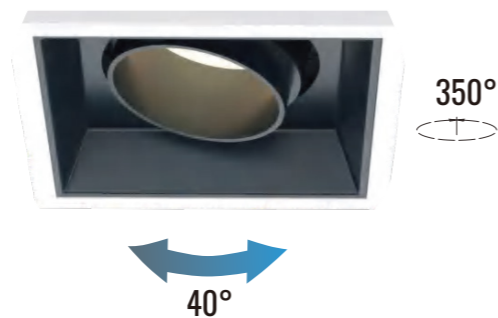

STATION series

9W / 18W / 24W / 48W / 35W / 70W

STATION series

RECESSED ADJUSTABLE DOWNLIGHT

Light Source	Power	Voltage	CCT	Beam Angle	Code
COB LED	9W	AC220-240V	3000K	15°	DL-9800-09-3015-P-C
				24°	DL-9800-09-3024-P-C
				36°	DL-9800-09-3036-P-C
COB LED	9W	AC220-240V	4000K	15°	DL-9800-09-4015-P-C
				24°	DL-9800-09-4024-P-C
				36°	DL-9800-09-4036-P-C
COB LED	9W	AC220-240V	5000K	15°	DL-9800-09-5015-P-C
				24°	DL-9800-09-5024-P-C
				36°	DL-9800-09-5036-P-C
COB LED	9W	AC220-240V	3000K	15°	DL-9800S1-09-3015-P-C
				24°	DL-9800S1-09-3024-P-C
				36°	DL-9800S1-09-3036-P-C
COB LED	9W	AC220-240V	4000K	15°	DL-9800S1-09-4015-P-C
				24°	DL-9800S1-09-4024-P-C
				36°	DL-9800S1-09-4036-P-C
COB LED	9W	AC220-240V	5000K	15°	DL-9800S1-09-5015-P-C
				24°	DL-9800S1-09-5024-P-C
				36°	DL-9800S1-09-5036-P-C
COB LED	2x9W	AC220-240V	3000K	15°	DL-9800S2-18-3015-P-C
				24°	DL-9800S2-18-3024-P-C
				36°	DL-9800S2-18-3036-P-C
COB LED	2x9W	AC220-240V	4000K	15°	DL-9800S2-18-4015-P-C
				24°	DL-9800S2-18-4024-P-C
				36°	DL-9800S2-18-4036-P-C
COB LED	2x9W	AC220-240V	5000K	15°	DL-9800S2-18-5015-P-C
				24°	DL-9800S2-18-5024-P-C
				36°	DL-9800S2-18-5036-P-C

Power Supply: P (1-On / Off 2-Phase Dim 3-DALI Dim 4-1-10V Dim)

Colour Finish: C (WW-White / White BB-Black / Black)

Controller: On / Off, Dimmable, Dali

DIMENSION unit:mm

DL-9800-09

DL-9800S1-09

DL-9800S2-18