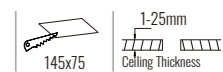

Power Supply: P (1-On / Off 2-Phase Dim 3-DALI Dim 4-1-10V Dim)

Colour Finish: C (WW-White / White BB-Black / Black)

Controller: On / Off, Dimmable, Dali

DIMENSION unit:mm

DL-9800-15

DL-9800S1-15

DL-9800S2-30