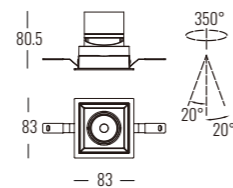

Power Supply: P (1-On / Off 2-Phase Dim 3-DALI Dim 4-1-10V Dim)

Colour Finish: C (WW-White / White BB-Black / Black)

Controller: On / Off, Dimmable, Dali

DIMENSION unit:mm

DL-9800-09

DL-9800S1-09

DL-9800S2-18

Power Supply: P (1-On / Off 2-Phase Dim 3-DALI Dim 4-1-10V Dim)

Colour Finish: C (WW-White / White BB-Black / Black)

Controller: On / Off, Dimmable, Dali

DIMENSION unit:mm

DL-9800-15

DL-9800S1-15

DL-9800S2-30

Power Supply: P (1-On / Off 2-Phase Dim 3-DALI Dim 4-1-10V Dim)

Colour Finish: C (WW-White / White BB-Black / Black)

Controller: On / Off, Dimmable, Dali

DIMENSION unit:mm

STATION series

RECESSED ADJUSTABLE DOWNLIGHT

Power Supply: P (1-On / Off 2-Phase Dim 3-DALI Dim 4-1-10V Dim)

Colour Finish: C (WW-White / White BB-Black / Black)

Controller: On / Off, Dimmable, Dali

DIMENSION unit:mm