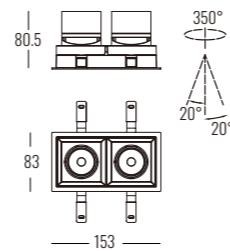

Power Supply: P (1-On / Off 2-Phase Dim 3-DALI Dim 4-1-10V Dim)

Colour Finish: C (WW-White / White BB-Black / Black)

Controller: On / Off, Dimmable, Dali

DIMENSION unit:mm

DL-9800-09

DL-9800S1-09

DL-9800S2-18

Power Supply: P (1-On / Off 2-Phase Dim 3-DALI Dim 4-1-10V Dim)

Colour Finish: C (WW-White / White BB-Black / Black)

Controller: On / Off, Dimmable, Dali

DIMENSION unit:mm

DL-9800-15

DL-9800S1-15

DL-9800S2-30

Power Supply: P (1-On / Off 2-Phase Dim 3-DALI Dim 4-1-10V Dim)

Colour Finish: C (WW-White / White BB-Black / Black)

Controller: On / Off, Dimmable, Dali

DIMENSION unit:mm

STATION series

RECESSED ADJUSTABLE DOWNLIGHT

Power Supply: P (1-On / Off 2-Phase Dim 3-DALI Dim 4-1-10V Dim)

Colour Finish: C (WW-White / White BB-Black / Black)

Controller: On / Off, Dimmable, Dali

DIMENSION unit:mm