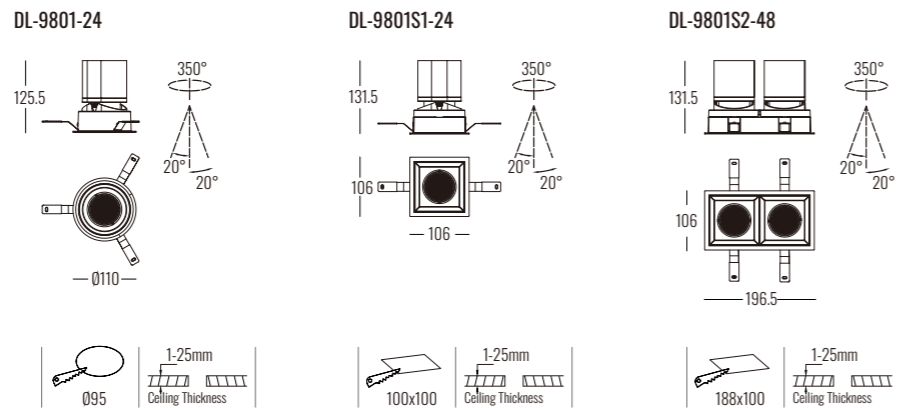

Power Supply: P (1-On / Off 2-Phase Dim 3-DALI Dim 4-1-10V Dim)

Colour Finish: C (WW-White / White BB-Black / Black)

Controller: On / Off, Dimmable, Dali

DIMENSION unit:mm

DL-9800-15

DL-9800S1-15

DL-9800S2-30

STATION series

RECESSED ADJUSTABLE DOWNLIGHT

Light Source	Power	Voltage	CCT	Beam Angle	Code
COB LED	24W	AC220-240V	3000K	15°	DL-9801-24-3015-P-C
				24°	DL-9801-24-3024-P-C
				36°	DL-9801-24-3036-P-C
COB LED	24W	AC220-240V	4000K	15°	DL-9801-24-4015-P-C
				24°	DL-9801-24-4024-P-C
				36°	DL-9801-24-4036-P-C
COB LED	24W	AC220-240V	5000K	15°	DL-9801-24-5015-P-C
				24°	DL-9801-24-5024-P-C
				36°	DL-9801-24-5036-P-C
COB LED	24W	AC220-240V	3000K	15°	DL-9801S1-24-3015-P-C
				24°	DL-9801S1-24-3024-P-C
				36°	DL-9801S1-24-3036-P-C
COB LED	24W	AC220-240V	4000K	15°	DL-9801S1-24-4015-P-C
				24°	DL-9801S1-24-4024-P-C
				36°	DL-9801S1-24-4036-P-C
COB LED	24W	AC220-240V	5000K	15°	DL-9801S1-24-5015-P-C
				24°	DL-9801S1-24-5024-P-C
				36°	DL-9801S1-24-5036-P-C
COB LED	2x24W	AC220-240V	3000K	15°	DL-9801S2-48-3015-P-C
				24°	DL-9801S2-48-3024-P-C
				36°	DL-9801S2-48-3036-P-C
COB LED	2x24W	AC220-240V	4000K	15°	DL-9801S2-48-4015-P-C
				24°	DL-9801S2-48-4024-P-C
				36°	DL-9801S2-48-4036-P-C
COB LED	2x24W	AC220-240V	5000K	15°	DL-9801S2-48-5015-P-C
				24°	DL-9801S2-48-5024-P-C
				36°	DL-9801S2-48-5036-P-C

Power Supply: P (1-On / Off 2-Phase Dim 3-DALI Dim 4-1-10V Dim)

Colour Finish: C (WW-White / White BB-Black / Black)

Controller: On / Off, Dimmable, Dali

DIMENSION unit:mm

STATION series

RECESSED ADJUSTABLE DOWNLIGHT

Power Supply: P (1-On / Off 2-Phase Dim 3-DALI Dim 4-1-10V Dim)

Colour Finish: C (WW-White / White BB-Black / Black)

Controller: On / Off, Dimmable, Dali

DIMENSION unit:mm