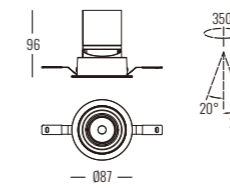

Power Supply: P (1-On / Off 2-Phase Dim 3-DALI Dim 4-1-10V Dim)

Colour Finish: C (WW-White / White BB-Black / Black)

Controller: On / Off, Dimmable, Dali

DIMENSION unit:mm

DL-9800-15

DL-9800S1-15

DL-9800S2-30

Power Supply: P (1-On / Off 2-Phase Dim 3-DALI Dim 4-1-10V Dim)

Colour Finish: C (WW-White / White BB-Black / Black)

Controller: On / Off, Dimmable, Dali

DIMENSION unit:mm