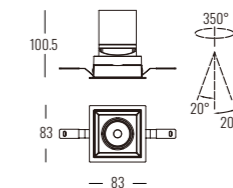

Power Supply: P (1-On / Off 2-Phase Dim 3-DALI Dim 4-1-10V Dim)

Colour Finish: C (WW-White / White BB-Black / Black)

Controller: On / Off, Dimmable, Dali

DIMENSION unit:mm

DL-9800-15

DL-9800S1-15

DL-9800S2-30

Power Supply: P (1-On / Off 2-Phase Dim 3-DALI Dim 4-1-10V Dim)

Colour Finish: C (WW-White / White BB-Black / Black)

Controller: On / Off, Dimmable, Dali

DIMENSION unit:mm

STATION series

RECESSED ADJUSTABLE DOWNLIGHT

Power Supply: P (1-On / Off 2-Phase Dim 3-DALI Dim 4-1-10V Dim)

Colour Finish: C (WW-White / White BB-Black / Black)

Controller: On / Off, Dimmable, Dali

DIMENSION unit:mm