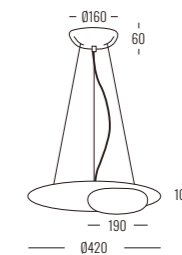

Color Temperature: **K (3000K 4000K)**

Power Supply: **P (1-On / Off 2-Phase Dim 3-DALI Dim 4-1-10V Dim)**

Colour Finish: **B-Black**

Controller: On / Off, Dimmable, Dali

DIMENSION
unit:mm

DLF-009-C-12

DLF-009-S-12