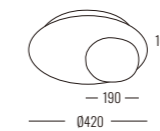

Color Temperature: **K (3000K 4000K)**

Power Supply: **P (1-On / Off 2-Phase Dim 3-DALI Dim 4-1-10V Dim)**

Colour Finish: **B-Black**

Controller: On / Off, Dimmable, Dali

DIMENSION
unit:mm

DLF-009-C-12

DLF-009-S-12