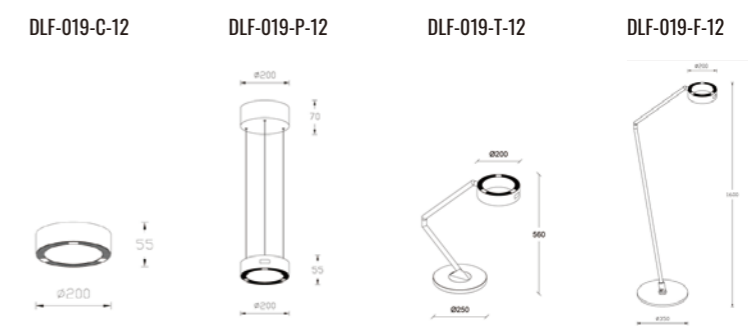

**HALO** series

HALO series

PENDANT LIGHT

CEILING LIGHT

**HALO series**

12W | Ra >90 | UGR <19 | IP20 |  

	Light Source	Power	Voltage	Code
Ceiling Light	SMD LED	12W	AC220-240V	DLF-019-C-12-K-P-W DLF-019-C-12-K-P-B
Pendant Light	SMD LED	12W	AC220-240V	DLF-019-P-12-K-P-W DLF-019-P-12-K-P-B
Table Light	SMD LED	12W	AC220-240V	DLF-019-T-12-K-P-W DLF-019-T-12-K-P-B
Floor Light	SMD LED	12W	AC220-240V	DLF-019-F-12-K-P-W DLF-019-F-12-K-P-B

Color Temperature: K (3000K 4000K)

Power Supply: P (1-On / Off 2-Phase Dim 3-DALI Dim 4-1-10V Dim)

Colour Finish: W-White B-Black

Controller: On / Off, Dimmable, Dali

**DIMENSION**  
unit:mm

**HALO series**