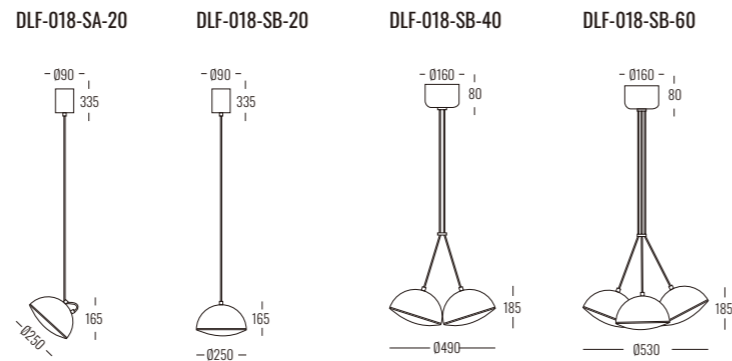

PENDANT LIGHT

MOON series

DECORATIVE

20W Ra >90 UGR <19 IP20

	Light Source	Power	Voltage	Code
Pendant Light	SMD LED	20W	AC220-240V	DLF-018-SA-20-K-P-B
Pendant Light	SMD LED	20W	AC220-240V	DLF-018-SB-20-K-P-B
Pendant Light	SMD LED	2x20W	AC220-240V	DLF-018-SB-40-K-P-B
Pendant Light	SMD LED	3x20W	AC220-240V	DLF-018-SB-60-K-P-B

Color Temperature: K (3000K 4000K)

Power Supply: P (1-On / Off 2-Phase Dim 3-DALI Dim 4-1-10V Dim)

Colour Finish: B-Black

Controller: On / Off, Dimmable, Dali

DIMENSION unit:mm

MOON series

DECORATIVE

10W Ra >90 UGR <19 IP20

	Light Source	Power	Voltage	Code
Table Light	SMD LED	10W	AC220-240V	DLF-018-T-10-K-P-B
Floor Light	SMD LED	2x10W	AC220-240V	DLF-018-F-20-K-P-B

Color Temperature: K (3000K 4000K)

Power Supply: P (1-On / Off 2-Phase Dim 3-DALI Dim 4-1-10V Dim)

Colour Finish: B-Black

Controller: On / Off, Dimmable, Dali

DIMENSION unit:mm

DLF-018-T-10

DLF-018-F-20