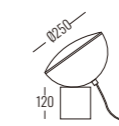

Color Temperature: K (3000K 4000K)

Power Supply: P (1-On / Off 2-Phase Dim 3-DALI Dim 4-1-10V Dim)

Colour Finish: B-Black

Controller: On / Off, Dimmable, Dali

DIMENSION unit:mm

MOON series

DECORATIVE

10W Ra >90 UGR <19 IP20

Colour Finish: B-Black

Controller: On / Off, Dimmable, Dali

DIMENSION unit:mm

DLF-018-T-10

DLF-018-F-20