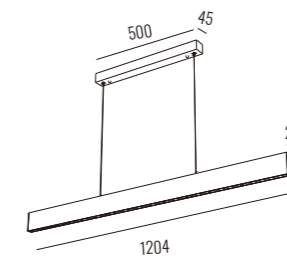

BAR series

GESTURE INTELLIGENCE CONTROL

BAR series

SUSPENDED LINEAR LIGHT

Light Source	Power	Voltage	CCT	Code
SMD LED	36W	AC220-240V	3000K	DL-5055-1200-36-30-P-C
SMD LED	36W	AC220-240V	4000K	DL-5055-1200-36-40-P-C
SMD LED	36W	AC220-240V	5000K	DL-5055-1200-36-50-P-C
SMD LED	48W	AC220-240V	3000K	DL-5055-1600-48-30-P-C
SMD LED	48W	AC220-240V	4000K	DL-5055-1600-48-40-P-C
SMD LED	48W	AC220-240V	5000K	DL-5055-1600-48-50-P-C

Power Supply: P (1-On / Off 2-Phase Dim 3-DALI Dim 4-1-10V Dim)

Colour Finish: C (WW-White / White BB-Black / Black)

Controller: On / Off, Dimmable, Dali

DIMENSION unit:mm

DL-5055-1200-36

DL-5055-1600-48

LINEAR LIGHT