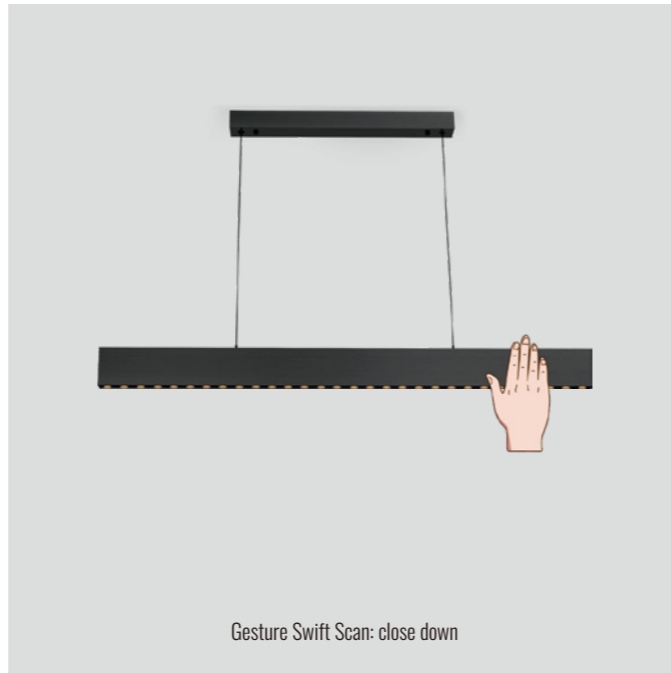

BAR series

GESTURE INTELLIGENCE CONTROL

BAR series

SUSPENDED LINEAR LIGHT

Light Source	Power	Voltage	CCT	Code
SMD LED	36W	AC220-240V	3000K	DL-5055-1200-36-30-P-C
SMD LED	36W	AC220-240V	4000K	DL-5055-1200-36-40-P-C
SMD LED	36W	AC220-240V	5000K	DL-5055-1200-36-50-P-C
SMD LED	48W	AC220-240V	3000K	DL-5055-1600-48-30-P-C
SMD LED	48W	AC220-240V	4000K	DL-5055-1600-48-40-P-C
SMD LED	48W	AC220-240V	5000K	DL-5055-1600-48-50-P-C

Power Supply: P (1-On / Off 2-Phase Dim 3-DALI Dim 4-1-10V Dim)

Colour Finish: C (WW-White / White BB-Black / Black)

Controller: On / Off, Dimmable, Dali

DIMENSION unit:mm

DL-5055-1200-36

DL-5055-1600-48

LINEAR LIGHT

LINEAR LIGHT