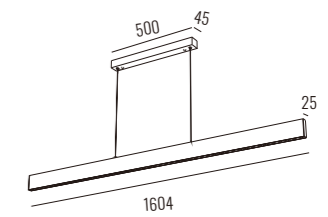

Power Supply: P (1-On / Off 2-Phase Dim 3-DALI Dim 4-1-10V Dim)

Colour Finish: C (WW-White / White BB-Black / Black)

Controller: On / Off, Dimmable, Dali

DIMENSION unit:mm

DL-5055-1200-36

DL-5055-1600-48

LINEAR LIGHT