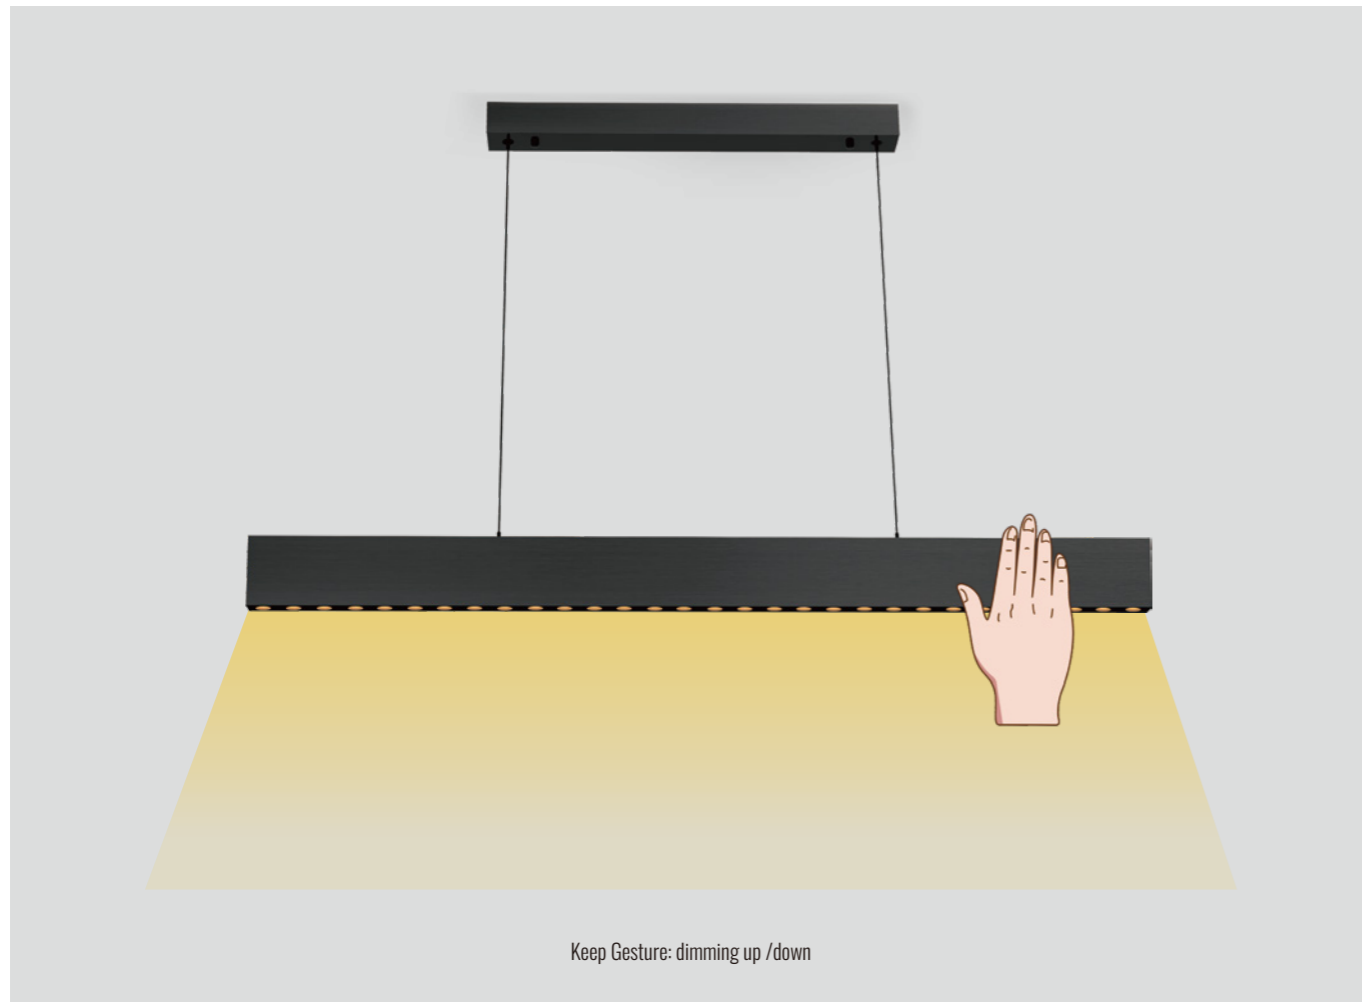

BAR series

GESTURE INTELLIGENCE CONTROL

BAR series

SUSPENDED LINEAR LIGHT

Light Source	Power	Voltage	CCT	Code
SMD LED	36W	AC220-240V	3000K	DL-5055-1200-36-30-P-C
SMD LED	36W	AC220-240V	4000K	DL-5055-1200-36-40-P-C
SMD LED	36W	AC220-240V	5000K	DL-5055-1200-36-50-P-C
SMD LED	48W	AC220-240V	3000K	DL-5055-1600-48-30-P-C
SMD LED	48W	AC220-240V	4000K	DL-5055-1600-48-40-P-C
SMD LED	48W	AC220-240V	5000K	DL-5055-1600-48-50-P-C

Power Supply: P (1-On / Off 2-Phase Dim 3-DALI Dim 4-1-10V Dim)

Colour Finish: C (WW-White / White BB-Black / Black)

Controller: On / Off, Dimmable, Dali

DIMENSION unit:mm

DL-5055-1200-36

DL-5055-1600-48

LINEAR LIGHT

LINEAR LIGHT