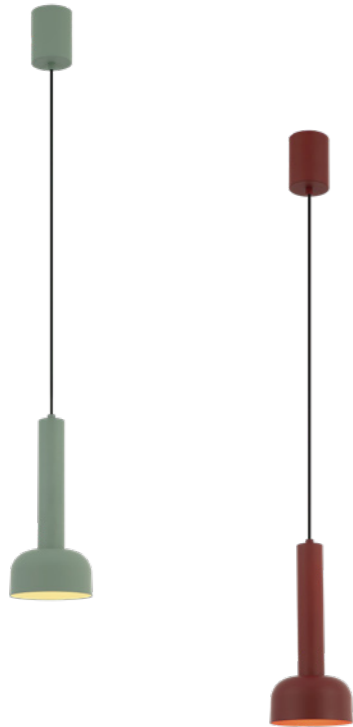

CANDLE series

PENDANT LIGHT

PENDANT LIGHT

CANDLE series

DECORATIVE

DECORATIVE

8W Ra >90 UGR <19 IP20

	Light Source	Power	Voltage	Code
Pendant Light	SMD LED	8W	AC220-240V	DLF-010-S-08-K-P-B DLF-010-S-08-K-P-W DLF-010-S-08-K-P-R DLF-010-S-08-K-P-G
Pendant Light	SMD LED	3x8W	AC220-240V	DLF-010-S-24-L-K-P-B DLF-010-S-24-L-K-P-W DLF-010-S-24-L-K-P-R DLF-010-S-24-L-K-P-G
Pendant Light	SMD LED	3x8W	AC220-240V	DLF-010-S-24-T-K-P-B DLF-010-S-24-T-K-P-W DLF-010-S-24-T-K-P-R DLF-010-S-24-T-K-P-G

Color Temperature: K (3000K 4000K)

Power Supply: P (1-On / Off 2-Phase Dim 3-DALI Dim 4-1-10V Dim)

Colour Finish: B-Black W-White R-Red G-Green

Controller: On / Off, Dimmable, Dali

DIMENSION
unit:mm

DLF-010-S-08

DLF-010-S-24-L

DLF-010-S-24-T

CANDLE series

8W Ra >90 UGR <19 IP20

	Light Source	Power	Voltage	Code
Pendant Light	SMD LED	8W	AC220-240V	DLF-010-SS-08-K-P-B DLF-010-SS-08-K-P-W DLF-010-SS-08-K-P-R DLF-010-SS-08-K-P-G
Pendant Light	SMD LED	3x8W	AC220-240V	DLF-010-SS-24-L-K-P-B DLF-010-SS-24-L-K-P-W DLF-010-SS-24-L-K-P-R DLF-010-SS-24-L-K-P-G
Pendant Light	SMD LED	3x8W	AC220-240V	DLF-010-SS-24-T-K-P-B DLF-010-SS-24-T-K-P-W DLF-010-SS-24-T-K-P-R DLF-010-SS-24-T-K-P-G

Color Temperature: K (3000K 4000K)

Power Supply: P (1-On / Off 2-Phase Dim 3-DALI Dim 4-1-10V Dim)

Colour Finish: B-Black W-White R-Red G-Green

Controller: On / Off, Dimmable, Dali

DIMENSION
unit:mm

DLF-010-SS-08