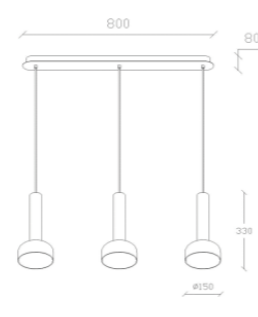

CANDLE series

PENDANT LIGHT

PENDANT LIGHT

CANDLE series

DECORATIVE

DECORATIVE

8W Ra >90 UGR <19 IP20

	Light Source	Power	Voltage	Code
Pendant Light	SMD LED	8W	AC220-240V	DLF-010-S-08-K-P-B DLF-010-S-08-K-P-W DLF-010-S-08-K-P-R DLF-010-S-08-K-P-G
Pendant Light	SMD LED	3x8W	AC220-240V	DLF-010-S-24-L-K-P-B DLF-010-S-24-L-K-P-W DLF-010-S-24-L-K-P-R DLF-010-S-24-L-K-P-G
Pendant Light	SMD LED	3x8W	AC220-240V	DLF-010-S-24-T-K-P-B DLF-010-S-24-T-K-P-W DLF-010-S-24-T-K-P-R DLF-010-S-24-T-K-P-G

Color Temperature: K (3000K 4000K)

Power Supply: P (1-On / Off 2-Phase Dim 3-DALI Dim 4-1-10V Dim)

Colour Finish: B-Black W-White R-Red G-Green

Controller: On / Off, Dimmable, Dali

DIMENSION
unit:mm

DLF-010-S-08

DLF-010-S-24-L

DLF-010-S-24-T

CANDLE series

8W Ra >90 UGR <19 IP20

	Light Source	Power	Voltage	Code
Pendant Light	SMD LED	8W	AC220-240V	DLF-010-SS-08-K-P-B DLF-010-SS-08-K-P-W DLF-010-SS-08-K-P-R DLF-010-SS-08-K-P-G
Pendant Light	SMD LED	3x8W	AC220-240V	DLF-010-SS-24-L-K-P-B DLF-010-SS-24-L-K-P-W DLF-010-SS-24-L-K-P-R DLF-010-SS-24-L-K-P-G
Pendant Light	SMD LED	3x8W	AC220-240V	DLF-010-SS-24-T-K-P-B DLF-010-SS-24-T-K-P-W DLF-010-SS-24-T-K-P-R DLF-010-SS-24-T-K-P-G

Color Temperature: K (3000K 4000K)

Power Supply: P (1-On / Off 2-Phase Dim 3-DALI Dim 4-1-10V Dim)

Colour Finish: B-Black W-White R-Red G-Green

Controller: On / Off, Dimmable, Dali

DIMENSION
unit:mm

DLF-010-SS-08