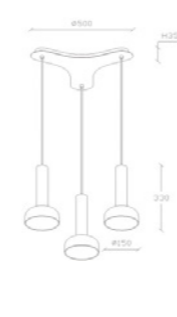

CANDLE series

PENDANT LIGHT

PENDANT LIGHT

CANDLE series

DECORATIVE

DECORATIVE

8W Ra >90 UGR <19 IP20

	Light Source	Power	Voltage	Code
Pendant Light	SMD LED	8W	AC220-240V	DLF-010-S-08-K-P-B DLF-010-S-08-K-P-W DLF-010-S-08-K-P-R DLF-010-S-08-K-P-G
Pendant Light	SMD LED	3x8W	AC220-240V	DLF-010-S-24-L-K-P-B DLF-010-S-24-L-K-P-W DLF-010-S-24-L-K-P-R DLF-010-S-24-L-K-P-G
Pendant Light	SMD LED	3x8W	AC220-240V	DLF-010-S-24-T-K-P-B DLF-010-S-24-T-K-P-W DLF-010-S-24-T-K-P-R DLF-010-S-24-T-K-P-G

Color Temperature: K (3000K 4000K)

Power Supply: P (1-On / Off 2-Phase Dim 3-DALI Dim 4-1-10V Dim)

Colour Finish: B-Black W-White R-Red G-Green

Controller: On / Off, Dimmable, Dali

DIMENSION
unit:mm

DLF-010-S-08

DLF-010-S-24-L

DLF-010-S-24-T

CANDLE series

8W Ra >90 UGR <19 IP20

	Light Source	Power	Voltage	Code
Pendant Light	SMD LED	8W	AC220-240V	DLF-010-SS-08-K-P-B DLF-010-SS-08-K-P-W DLF-010-SS-08-K-P-R DLF-010-SS-08-K-P-G
Pendant Light	SMD LED	3x8W	AC220-240V	DLF-010-SS-24-L-K-P-B DLF-010-SS-24-L-K-P-W DLF-010-SS-24-L-K-P-R DLF-010-SS-24-L-K-P-G
Pendant Light	SMD LED	3x8W	AC220-240V	DLF-010-SS-24-T-K-P-B DLF-010-SS-24-T-K-P-W DLF-010-SS-24-T-K-P-R DLF-010-SS-24-T-K-P-G

Color Temperature: K (3000K 4000K)

Power Supply: P (1-On / Off 2-Phase Dim 3-DALI Dim 4-1-10V Dim)

Colour Finish: B-Black W-White R-Red G-Green

Controller: On / Off, Dimmable, Dali

DIMENSION
unit:mm

DLF-010-SS-08