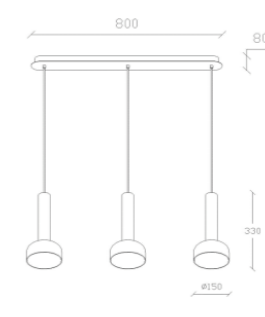

8W Ra >90 UGR <19 IP20

	Light Source	Power	Voltage	Code
Pendant Light	SMD LED	8W	AC220-240V	DLF-010-SS-08-K-P-B DLF-010-SS-08-K-P-W DLF-010-SS-08-K-P-R DLF-010-SS-08-K-P-G
Pendant Light	SMD LED	3x8W	AC220-240V	DLF-010-SS-24-L-K-P-B DLF-010-SS-24-L-K-P-W DLF-010-SS-24-L-K-P-R DLF-010-SS-24-L-K-P-G
Pendant Light	SMD LED	3x8W	AC220-240V	DLF-010-SS-24-T-K-P-B DLF-010-SS-24-T-K-P-W DLF-010-SS-24-T-K-P-R DLF-010-SS-24-T-K-P-G

Color Temperature: K (3000K 4000K)

Power Supply: P (1-On / Off 2-Phase Dim 3-DALI Dim 4-1-10V Dim)

Colour Finish: B-Black W-White R-Red G-Green

Controller: On / Off, Dimmable, Dali

DIMENSION
unit:mm

DLF-010-SS-08

DLF-010-SS-24-L