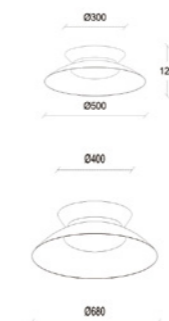

Color Temperature: **K** (3000K 4000K)

Power Supply: **P** (1-On / Off 2-Phase Dim 3-DALI Dim 4-1-10V Dim)

Colour Finish: **WG**-Bluish Grey **WG**-Whitish Grey **DG**-Dark Grey

Controller: On / Off, Dimmable, Dali

DIMENSION
unit:mm

DLF-006-C-24
DLF-006-C-36

DLF-006-S-24
DLF-006-S-36

ENMO series

PENDANT LIGHT

DECORATIVE