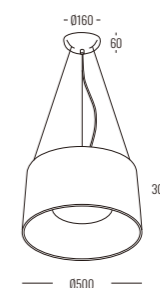

DLF-017-S-24
DLF-017-S-36