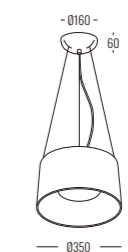

DLF-017-S-24
DLF-017-S-36