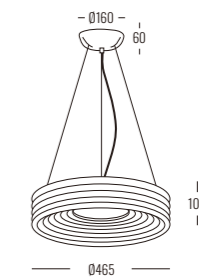

SATURN series

24W Ra >90 UGR <19 IP20

	Light Source	Power	Voltage	Code
Ceiling Light	SMD LED	24W	AC220-240V	DLF-004-C-24-K-P-W DLF-004-C-24-K-P-G DLF-004-C-24-K-P-R
Pendant Light	SMD LED	24W	AC220-240V	DLF-004-S-24-K-P-W DLF-004-S-24-K-P-G DLF-004-S-24-K-P-R

Color Temperature: K (3000K 4000K)

Power Supply: P (1-On / Off 2-Phase Dim 3-DALI Dim 4-1-10V Dim)

Colour Finish: W-White G-Green R-Red

Controller: On / Off, Dimmable, Dali

DIMENSION
unit:mm

DLF-004-C-24

DLF-004-S-24

DECORATIVE

DECORATIVE