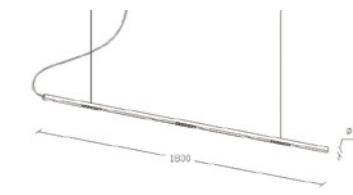

DLF-005-S-18-50