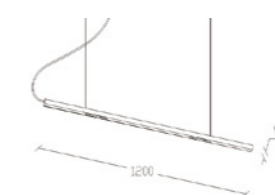

Color Temperature: K (3000K 4000K)

Power Supply: P (1-On / Off 2-Phase Dim 3-DALI Dim 4-1-10V Dim)

Colour Finish: W-White B-Black G-Gold

Controller: On / Off, Dimmable, Dali

DIMENSION
unit:mm

DLF-005-S-12-50