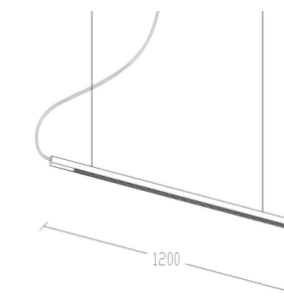

Color Temperature: K (3000K 4000K)

Power Supply: P (1-On / Off 2-Phase Dim 3-DALI Dim 4-1-10V Dim)

Colour Finish: W-White B-Black G-Gold

Controller: On / Off, Dimmable, Dali

DIMENSION
unit:mm

DLF-005-S-12-120