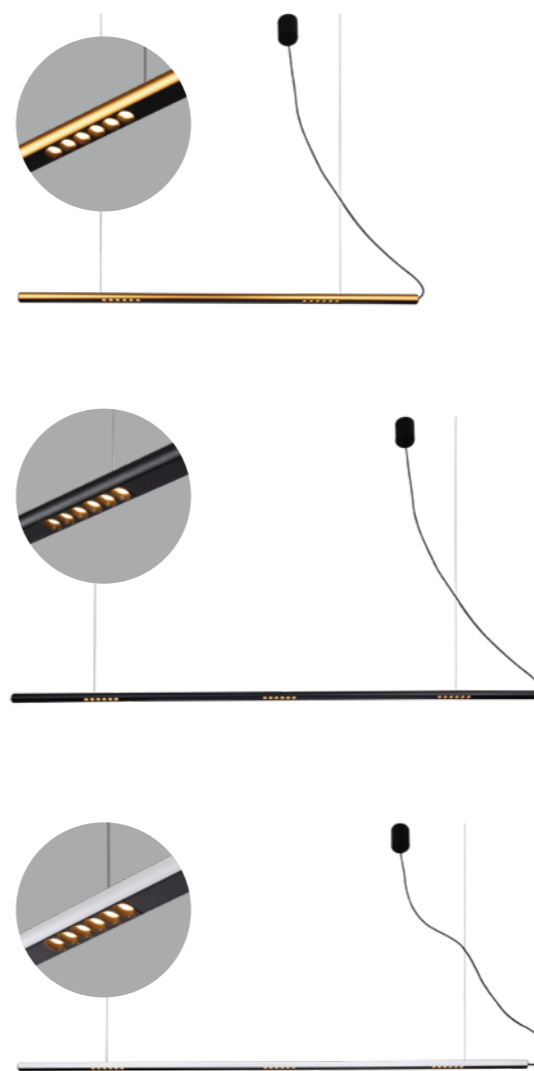

STRIPO series

PENDANT LIGHT

STRIPO series

12W
18W

50°

Ra >90

UGR <19

IP20

3

CE

	Light Source	Power	Voltage	Beam Angle	Code
Pendant Light	SMD LED	12W	AC220-240V	50°	DLF-005-S-12-50-K-P-W
					DLF-005-S-12-50-K-P-B
					DLF-005-S-12-50-K-P-G
Pendant Light	SMD LED	18W	AC220-240V	50°	DLF-005-S-18-50-K-P-W
					DLF-005-S-18-50-K-P-B
					DLF-005-S-18-50-K-P-G

Color Temperature: K (3000K 4000K)

Power Supply: P (1-On / Off 2-Phase Dim 3-DALI Dim 4-1-10V Dim)

Colour Finish: W-White B-Black G-Gold

Controller: On / Off, Dimmable, Dali

DIMENSION
unit:mm

DLF-005-S-12-50

Color Temperature: K (3000K 4000K)

Power Supply: P (1-On / Off 2-Phase Dim 3-DALI Dim 4-1-10V Dim)

Colour Finish: W-White B-Black G-Gold

Controller: On / Off, Dimmable, Dali

DIMENSION
unit:mm

DLF-005-S-12-120