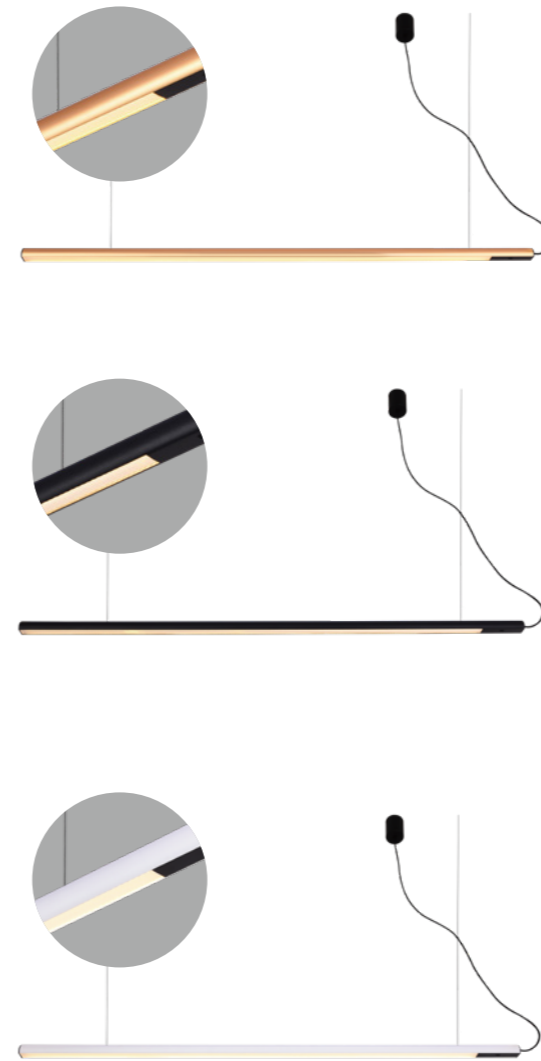

3

CE

	Light Source	Power	Voltage	Beam Angle	Code
Pendant Light	SMD LED	12W	AC220-240V	50°	DLF-005-S-12-50-K-P-W
					DLF-005-S-12-50-K-P-B
					DLF-005-S-12-50-K-P-G
Pendant Light	SMD LED	18W	AC220-240V	50°	DLF-005-S-18-50-K-P-W
					DLF-005-S-18-50-K-P-B
					DLF-005-S-18-50-K-P-G

Color Temperature: K (3000K 4000K)

Power Supply: P (1-On / Off 2-Phase Dim 3-DALI Dim 4-1-10V Dim)

Colour Finish: W-White B-Black G-Gold

Controller: On / Off, Dimmable, Dali

DIMENSION
unit:mm

DLF-005-S-12-50

DLF-005-S-18-50

DECORATIVE

44

44

STRIPO series
PENDANT LIGHT

STRIPO series

12W 18W 120° Ra >90 UGR <19 IP20 3 CE

	Light Source	Power	Voltage	Beam Angle	Code
Pendant Light	SMD LED	12W	AC220-240V	120°	DLF-005-S-12-120-K-P-W
					DLF-005-S-12-120-K-P-B
					DLF-005-S-12-120-K-P-G
Pendant Light	SMD LED	18W	AC220-240V	120°	DLF-005-S-18-120-K-P-W
					DLF-005-S-18-120-K-P-B
					DLF-005-S-18-120-K-P-G

Color Temperature: K (3000K 4000K)

Power Supply: P (1-On / Off 2-Phase Dim 3-DALI Dim 4-1-10V Dim)

Colour Finish: W-White B-Black G-Gold

Controller: On / Off, Dimmable, Dali

DIMENSION
unit:mm

DLF-005-S-12-120