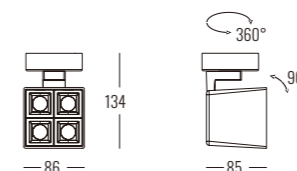

Controller: On / Off, Dimmable, Dali

DIMENSION unit:mm

COMO series

SURFACE CEILING SPOTLIGHT

Light Source	Power	Voltage	CCT	Beam Angle	Code
COB LED	20W	AC220-240V	3000K	13°	DL-4027A-20-3013-P-C
				30°	DL-4027A-20-3030-P-C
				46°	DL-4027A-20-3046-P-C
COB LED	20W	AC220-240V	4000K	13°	DL-4027A-20-4013-P-C
				30°	DL-4027A-20-4030-P-C
				46°	DL-4027A-20-4046-P-C
COB LED	20W	AC220-240V	5000K	13°	DL-4027A-20-5013-P-C
				30°	DL-4027A-20-5030-P-C
				46°	DL-4027A-20-5046-P-C
COB LED	30W	AC220-240V	3000K	13°	DL-4028A-30-3013-P-C
				30°	DL-4028A-30-3030-P-C
				46°	DL-4028A-30-3046-P-C
COB LED	30W	AC220-240V	4000K	13°	DL-4028A-30-4013-P-C
				30°	DL-4028A-30-4030-P-C
				46°	DL-4028A-30-4046-P-C
COB LED	30W	AC220-240V	5000K	13°	DL-4028A-30-5013-P-C
				30°	DL-4028A-30-5030-P-C
				46°	DL-4028A-30-5046-P-C

Power Supply: P (1-On / Off 2-Phase Dim 3-DALI Dim 4-1-10V Dim)

Colour Finish: C (WW-White / White BB-Black / Black WB-White / Black BW-Black / White WS-White / Silver BS-Black / Silver BR-Black / Rose Gold BG-Black / Gold)

Controller: On / Off, Dimmable, Dali

DIMENSION unit:mm

DL-4027A-20

DL-4028A-30