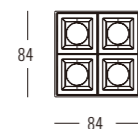

DIMENSION unit:mm