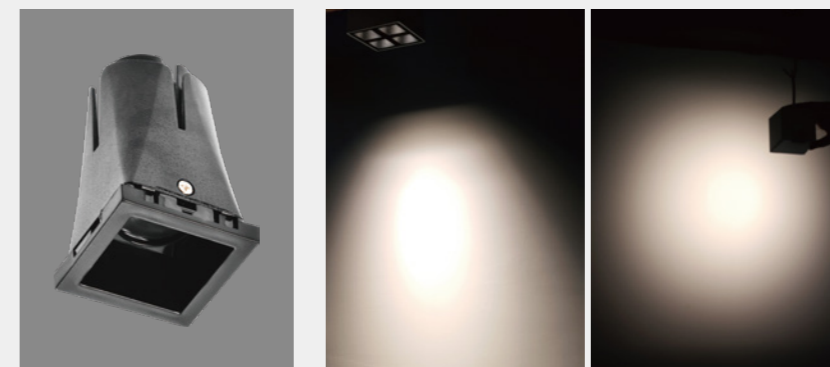

COMO series

PRODUCT INTRODUCTION

Simple and elegant designed led track light with aluminum die-cast housing, with multiple lens angles, specially designed heatsink with excellent dissipation to minimize degradation of the lumens.

APPLICATION

fashion stores, chain store, shopping mall, showrooms, art galleries.

COMO series

SURFACE FIXED DOWNLIGHT

Light Source	Power	Voltage	CCT	Beam Angle	Code
COB LED	20W	AC220-240V	3000K	13°	DL-3038-20-3013-P-C
				30°	DL-3038-20-3030-P-C
				46°	DL-3038-20-3046-P-C
COB LED	20W	AC220-240V	4000K	13°	DL-3038-20-4013-P-C
				30°	DL-3038-20-4030-P-C
				46°	DL-3038-20-4046-P-C
COB LED	20W	AC220-240V	5000K	13°	DL-3038-20-5013-P-C
				30°	DL-3038-20-5030-P-C
				46°	DL-3038-20-5046-P-C

Controller: On / Off, Dimmable, Dali

DIMENSION unit:mm

COMO series

SURFACE CEILING SPOTLIGHT

Light Source	Power	Voltage	CCT	Beam Angle	Code
COB LED	20W	AC220-240V	3000K	13°	DL-4027A-20-3013-P-C
				30°	DL-4027A-20-3030-P-C
				46°	DL-4027A-20-3046-P-C
COB LED	20W	AC220-240V	4000K	13°	DL-4027A-20-4013-P-C
				30°	DL-4027A-20-4030-P-C
				46°	DL-4027A-20-4046-P-C
COB LED	20W	AC220-240V	5000K	13°	DL-4027A-20-5013-P-C
				30°	DL-4027A-20-5030-P-C
				46°	DL-4027A-20-5046-P-C
COB LED	30W	AC220-240V	3000K	13°	DL-4028A-30-3013-P-C
				30°	DL-4028A-30-3030-P-C
				46°	DL-4028A-30-3046-P-C
COB LED	30W	AC220-240V	4000K	13°	DL-4028A-30-4013-P-C
				30°	DL-4028A-30-4030-P-C
				46°	DL-4028A-30-4046-P-C
COB LED	30W	AC220-240V	5000K	13°	DL-4028A-30-5013-P-C
				30°	DL-4028A-30-5030-P-C
				46°	DL-4028A-30-5046-P-C