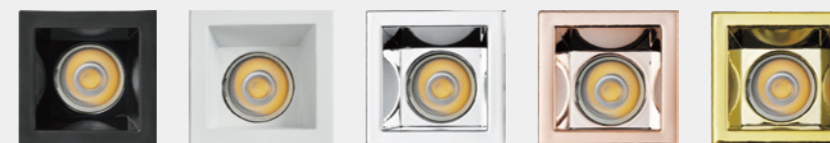

COMO series

PRODUCT INTRODUCTION

Simple and elegant designed led track light with aluminum die-cast housing, with multiple lens angles, specially designed heatsink with excellent dissipation to minimize degradation of the lumens.

APPLICATION

fashion stores, chain store, shopping mall, showrooms, art galleries.

COMO series

SURFACE FIXED DOWNLIGHT

Light Source	Power	Voltage	CCT	Beam Angle	Code
COB LED	20W	AC220-240V	3000K	13°	DL-3038-20-3013-P-C
				30°	DL-3038-20-3030-P-C
				46°	DL-3038-20-3046-P-C
COB LED	20W	AC220-240V	4000K	13°	DL-3038-20-4013-P-C
				30°	DL-3038-20-4030-P-C
				46°	DL-3038-20-4046-P-C
COB LED	20W	AC220-240V	5000K	13°	DL-3038-20-5013-P-C
				30°	DL-3038-20-5030-P-C
				46°	DL-3038-20-5046-P-C

Power Supply: P (1-On / Off 2-Phase Dim 3-DALI Dim 4-1-10V Dim)

Colour Finish: C (WW-White / White BB-Black / Black WB-White / Black BW-Black / White WS-White / Silver BS-Black / Silver BR-Black / Rose Gold BG-Black / Gold)