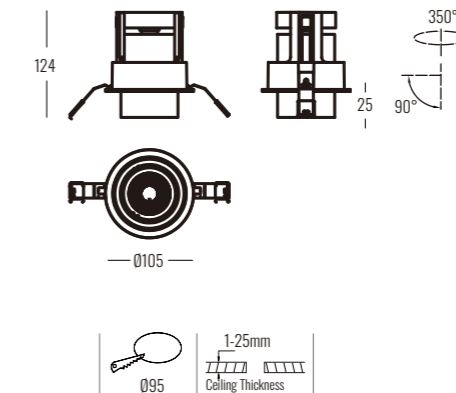

Power Supply: P (1-On / Off 2-Phase Dim 3-DALI Dim 4-1-10V Dim)

Colour Finish: C (WW-White / White BB-Black / Black)

Controller: On / Off, Dimmable, Dali

DIMENSION unit:mm

DL-9812-05

DL-9789-15

Light Source	Power	Voltage	CCT	Beam Angle	Code
COB LED	24W	AC220-240V	3000K	15°	DL-9790-24-3015-P-C
				24°	DL-9790-24-3024-P-C
				36°	DL-9790-24-3036-P-C
COB LED	24W	AC220-240V	4000K	15°	DL-9790-24-4015-P-C
				24°	DL-9790-24-4024-P-C
				36°	DL-9790-24-4036-P-C
COB LED	24W	AC220-240V	5000K	15°	DL-9790-24-5015-P-C
				24°	DL-9790-24-5024-P-C
				36°	DL-9790-24-5036-P-C
COB LED	35W	AC220-240V	3000K	15°	DL-9791-35-3015-P-C
				24°	DL-9791-35-3024-P-C
				36°	DL-9791-35-3036-P-C
COB LED	35W	AC220-240V	4000K	15°	DL-9791-35-4015-P-C
				24°	DL-9791-35-4024-P-C
				36°	DL-9791-35-4036-P-C
COB LED	35W	AC220-240V	5000K	15°	DL-9791-35-5015-P-C
				24°	DL-9791-35-5024-P-C
				36°	DL-9791-35-5036-P-C

Power Supply: P (1-On / Off 2-Phase Dim 3-DALI Dim 4-1-10V Dim)

Colour Finish: C (WW-White / White BB-Black / Black)

Controller: On / Off, Dimmable, Dali

DIMENSION unit:mm

DL-9790-24

DL-9791-35