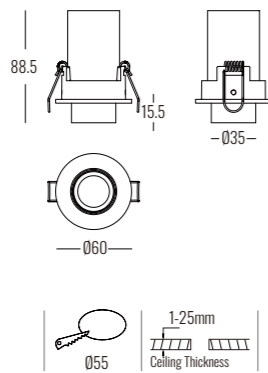

Power Supply: P (1-On / Off 2-Phase Dim 3-DALI Dim 4-1-10V Dim)

Colour Finish: C (WW-White / White BB-Black / Black)

Controller: On / Off, Dimmable, Dali

DIMENSION unit:mm

DL-9812-05

DL-9789-15

Light Source	Power	Voltage	CCT	Beam Angle	Code
COB LED	24W	AC220-240V	3000K	15°	DL-9790-24-3015-P-C
				24°	DL-9790-24-3024-P-C
				36°	DL-9790-24-3036-P-C
COB LED	24W	AC220-240V	4000K	15°	DL-9790-24-4015-P-C
				24°	DL-9790-24-4024-P-C
				36°	DL-9790-24-4036-P-C
COB LED	24W	AC220-240V	5000K	15°	DL-9790-24-5015-P-C
				24°	DL-9790-24-5024-P-C
				36°	DL-9790-24-5036-P-C
COB LED	35W	AC220-240V	3000K	15°	DL-9791-35-3015-P-C
				24°	DL-9791-35-3024-P-C
				36°	DL-9791-35-3036-P-C
COB LED	35W	AC220-240V	4000K	15°	DL-9791-35-4015-P-C
				24°	DL-9791-35-4024-P-C
				36°	DL-9791-35-4036-P-C
COB LED	35W	AC220-240V	5000K	15°	DL-9791-35-5015-P-C
				24°	DL-9791-35-5024-P-C
				36°	DL-9791-35-5036-P-C

Power Supply: P (1-On / Off 2-Phase Dim 3-DALI Dim 4-1-10V Dim)

Colour Finish: C (WW-White / White BB-Black / Black)

Controller: On / Off, Dimmable, Dali

DIMENSION unit:mm

DL-9790-24

DL-9791-35