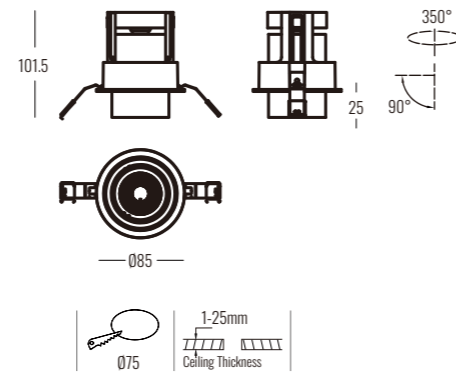

Power Supply: P (1-On / Off 2-Phase Dim 3-DALI Dim 4-1-10V Dim)

Colour Finish: C (WW-White / White BB-Black / Black)

Controller: On / Off, Dimmable, Dali

DIMENSION unit:mm

DL-9812-05

DL-9789-15

Light Source	Power	Voltage	CCT	Beam Angle	Code
COB LED	24W	AC220-240V	3000K	15°	DL-9790-24-3015-P-C
				24°	DL-9790-24-3024-P-C
				36°	DL-9790-24-3036-P-C
COB LED	24W	AC220-240V	4000K	15°	DL-9790-24-4015-P-C
				24°	DL-9790-24-4024-P-C
				36°	DL-9790-24-4036-P-C
COB LED	24W	AC220-240V	5000K	15°	DL-9790-24-5015-P-C
				24°	DL-9790-24-5024-P-C
				36°	DL-9790-24-5036-P-C
COB LED	35W	AC220-240V	3000K	15°	DL-9791-35-3015-P-C
				24°	DL-9791-35-3024-P-C
				36°	DL-9791-35-3036-P-C
COB LED	35W	AC220-240V	4000K	15°	DL-9791-35-4015-P-C
				24°	DL-9791-35-4024-P-C
				36°	DL-9791-35-4036-P-C
COB LED	35W	AC220-240V	5000K	15°	DL-9791-35-5015-P-C
				24°	DL-9791-35-5024-P-C
				36°	DL-9791-35-5036-P-C

Power Supply: P (1-On / Off 2-Phase Dim 3-DALI Dim 4-1-10V Dim)

Colour Finish: C (WW-White / White BB-Black / Black)

Controller: On / Off, Dimmable, Dali

DIMENSION unit:mm

DL-9790-24

DL-9791-35