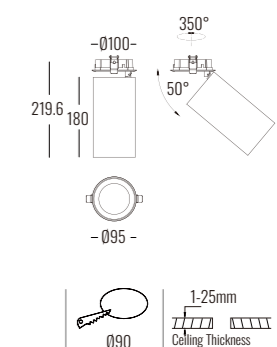

LIMA series

RECESSED ADJUSTABLE DOWNLIGHT

Light Source	Power	Voltage	CCT	Beam Angle	Code
COB LED	8W	AC220-240V	3000K	25°	DL-9331-08-3025-P-C
				40°	DL-9331-08-3040-P-C
				60°	DL-9331-08-3060-P-C
COB LED	8W	AC220-240V	4000K	25°	DL-9331-08-4025-P-C
				40°	DL-9331-08-4040-P-C
				60°	DL-9331-08-4060-P-C
COB LED	8W	AC220-240V	5000K	25°	DL-9331-08-5025-P-C
				40°	DL-9331-08-5040-P-C
				60°	DL-9331-08-5060-P-C
COB LED	20W	AC220-240V	3000K	25°	DL-9345-20-3025-P-C
				40°	DL-9345-20-3040-P-C
				60°	DL-9345-20-3060-P-C
COB LED	20W	AC220-240V	4000K	25°	DL-9345-20-4025-P-C
				40°	DL-9345-20-4040-P-C
				60°	DL-9345-20-4060-P-C
COB LED	20W	AC220-240V	5000K	25°	DL-9345-20-5025-P-C
				40°	DL-9345-20-5040-P-C
				60°	DL-9345-20-5060-P-C
COB LED	35W	AC220-240V	3000K	25°	DL-9333-35-3025-P-C
				40°	DL-9333-35-3040-P-C
				60°	DL-9333-35-3060-P-C
COB LED	35W	AC220-240V	4000K	25°	DL-9333-35-4025-P-C
				40°	DL-9333-35-4040-P-C
				60°	DL-9333-35-4060-P-C
COB LED	35W	AC220-240V	5000K	25°	DL-9333-35-5025-P-C
				40°	DL-9333-35-5040-P-C
				60°	DL-9333-35-5060-P-C

DIMENSION
unit:mm

DL-9331-13

DL-9345-20

DL-9333-35

LIMA series