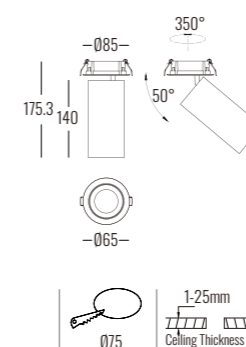

Power Supply: P (1-On / Off 2-Phase Dim 3-DALI Dim 4-1-10V Dim)

Colour Finish: C(WW-White / White BB-Black / Black WM-White / Matte Silver WO-White / Orange BO-Black / Orange)

Controller: On / Off, Dimmable, Dali

DIMENSION
unit:mm

DL-9331-13

DL-9345-20

DL-9333-35

LIMA series