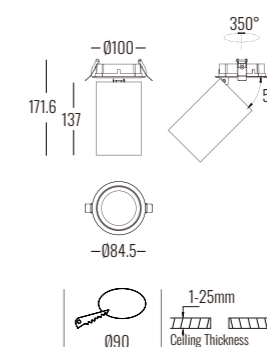

Power Supply: P (1-On / Off 2-Phase Dim 3-DALI Dim 4-1-10V Dim)

Colour Finish: C(WW-White / White BB-Black / Black WM-White / Matte Silver WO-White / Orange BO-Black / Orange)

Controller: On / Off, Dimmable, Dali

DIMENSION
unit:mm

DL-9331-13

DL-9345-20

DL-9333-35

LIMA series