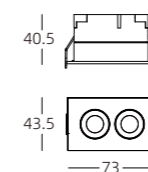

Power Supply: P (1-On / Off 2-Phase Dim 3-DALI Dim 4-1-10V Dim)

Colour Finish: C (WW-White / White BB-Black / Black WB-White / Black)

Controller: On / Off, Dimmable, Dali

DIMENSION
unit:mm

DL-9748S1-5

DL-9748S2-10