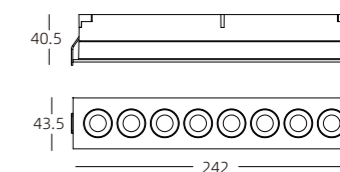

DL-9748S2-20

TURBINE series