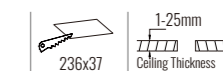

DL-9748S2-20

TURBINE series