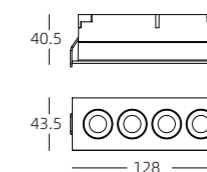

Power Supply: P (1-On / Off 2-Phase Dim 3-DALI Dim 4-1-10V Dim)

Colour Finish: C (WW-White / White BB-Black / Black WB-White / Black)

Controller: On / Off, Dimmable, Dali

DIMENSION
unit:mm

DL-9748S1-5

DL-9748S2-10