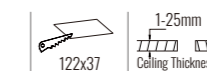

Power Supply: P (1-On / Off 2-Phase Dim 3-DALI Dim 4-1-10V Dim)

Colour Finish: C (WW-White / White BB-Black / Black WB-White / Black)

Controller: On / Off, Dimmable, Dali

DIMENSION
unit:mm

DL-9748S1-5

DL-9748S2-10