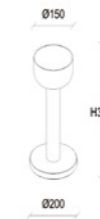

Color Temperature: K (3000K 4000K)

Power Supply: P (1-On / Off 2-Phase Dim 3-DALI Dim 4-1-10V Dim)

Colour Finish: B-Black W-White R-Red G-Green

Controller: On / Off, Dimmable, Dali

DIMENSION  
unit:mm

DLF-010-T-08