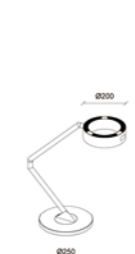

DLF-019-T-12