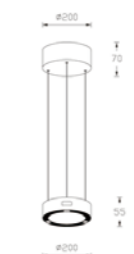

HALO series

HALO series

PENDANT LIGHT

CEILING LIGHT

HALO series

12W | Ra >90 | UGR <19 | IP20 |  | 

	Light Source	Power	Voltage	Code
Ceiling Light	SMD LED	12W	AC220-240V	DLF-019-C-12-K-P-W DLF-019-C-12-K-P-B
Pendant Light	SMD LED	12W	AC220-240V	DLF-019-P-12-K-P-W DLF-019-P-12-K-P-B
Table Light	SMD LED	12W	AC220-240V	DLF-019-T-12-K-P-W DLF-019-T-12-K-P-B
Floor Light	SMD LED	12W	AC220-240V	DLF-019-F-12-K-P-W DLF-019-F-12-K-P-B

Color Temperature: K (3000K 4000K)

Power Supply: P (1-On / Off 2-Phase Dim 3-DALI Dim 4-1-10V Dim)

Colour Finish: W-White B-Black

Controller: On / Off, Dimmable, Dali

DIMENSION
unit:mm

DLF-019-C-12

DLF-019-P-12